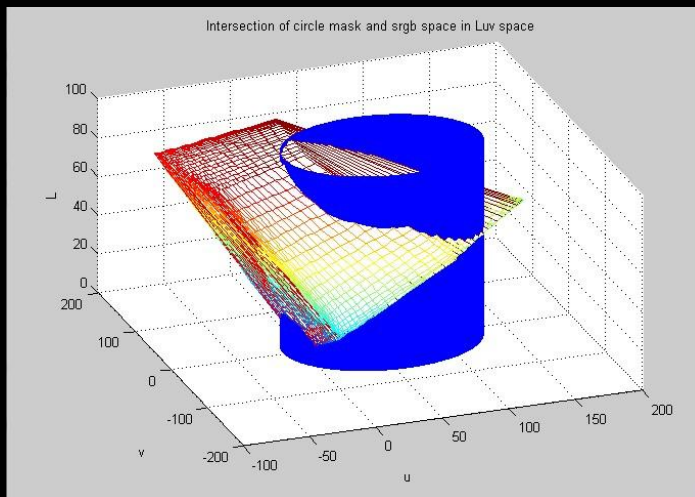

Method Overview

Gamut Creation

2D mask

3D gamut

Gamut Creation

Gamut mask ($L^*u^*v^*$)

3D voxel grid

Intersect with sRGB

Gamut boundary

Image Processing

Input image

Clusters

Image Processing

- Cluster using K-Means in color and space.
- Similar to [Lau et al. 2011]

Original image

Clustered image

3D clusters

Gamut Mapping

Gamut Mapping

find the closest
point in level-
set \longrightarrow

User Interactions

Blending

Image before blending

Image after blending