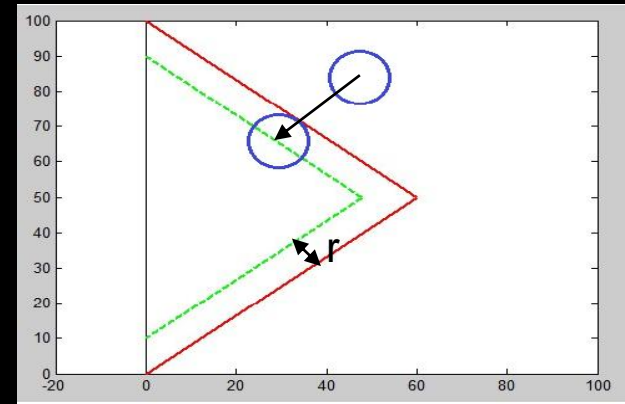

Method Overview

Gamut Creation

2D mask

3D gamut

Gamut Creation

Gamut mask ($L^*u^*v^*$)

3D voxel grid

Intersect with sRGB

Gamut boundary

Image Processing

Input image

Clusters

Image Processing

- Cluster using K-Means in color and space.
- Similar to [Lau et al. 2011]

Original image

Clustered image

3D clusters

Gamut Mapping

Gamut Mapping

find the closest
point in level-
set \longrightarrow

User Interactions

Blending

Image before blending

Image after blending