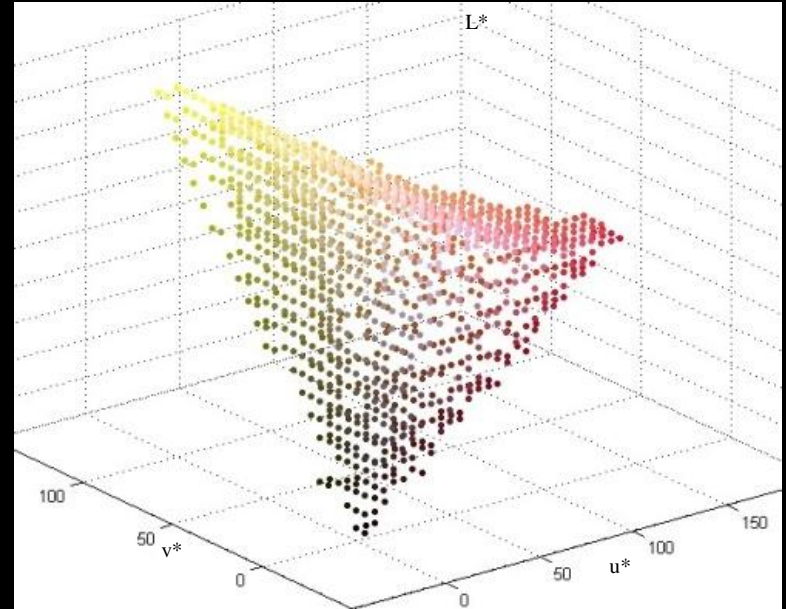

Mask Panel

Image Panel

Image of birds courtesy of Kodak

Gamut Panel

Related Work

- Interactive gamut visualization and gamut mapping tools: [Farup et al. 2000], [Stone et al. 1988], [Kalra 1994]
- Richard Robinson's online gamut masking tool: Masks are intended to be printed and used as a reference when painting
- Cluster-based gamut mapping [Lau et al. 2011]
- Commercial software: Adobe Photoshop, Adobe Lightroom, Adobe Speed Grade and FilmLight Baselight

Method Overview

Gamut Creation

2D mask

3D gamut

Gamut Creation

Gamut mask ($L^*u^*v^*$)

3D voxel grid

Intersect with sRGB

Gamut boundary

Image Processing

Input image

Clusters

Image Processing

- Cluster using K-Means in color and space.
- Similar to [Lau et al. 2011]

Original image

Clustered image