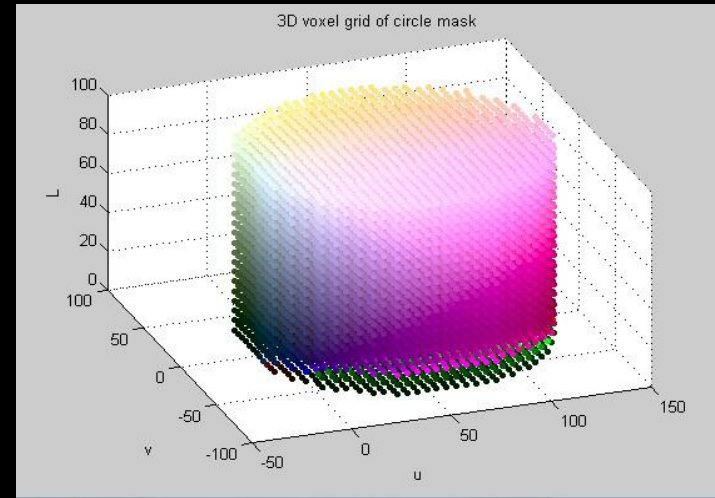

Method Overview

Gamut Creation

2D mask

3D gamut

Gamut Creation

Gamut mask ($L^*u^*v^*$)

3D voxel grid

Intersect with sRGB

Gamut boundary

Image Processing

Input image

Clusters

Image Processing

- Cluster using K-Means in color and space.
- Similar to [Lau et al. 2011]

Original image

Clustered image

3D clusters

Gamut Mapping

Gamut Mapping

find the closest
point in level-
set \longrightarrow

User Interactions

Blending

Image before blending

Image after blending