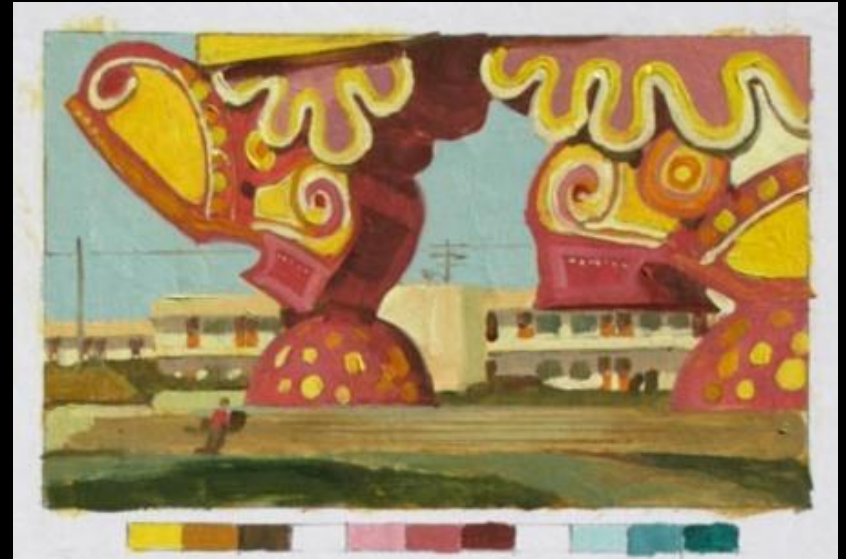

An Interactive Tool for Gamut Masking

Ying Song Cheryl Lau Sabine Süsstrunk

École Polytechnique Fédérale de Lausanne (EPFL)

ÉCOLE POLYTECHNIQUE
FÉDÉRALE DE LAUSANNE

Warm Version

Original Image

Cool Version

Original Image

Warm Version

Cool Version

Original Image

Warm Version

Cool Version

Image courtesy of Jerry Ferguson

Painter's Gamut Mask Tool

Our Tool