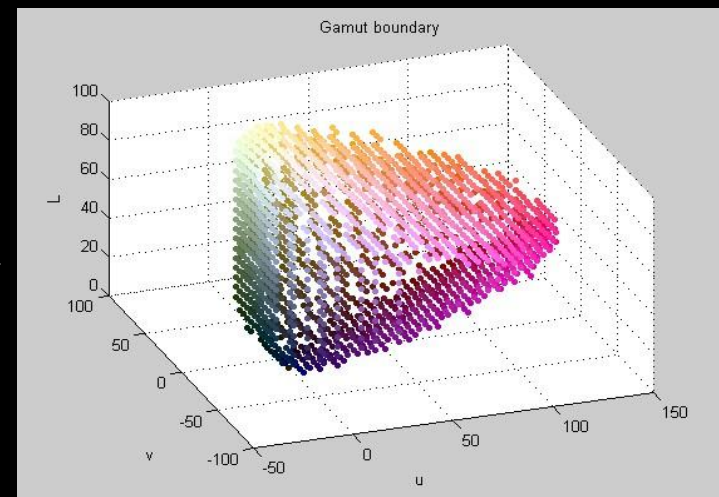

Mask Panel

Image Panel

Image of birds courtesy of Kodak

Gamut Panel

Related Work

- Interactive gamut visualization and gamut mapping tools: [Farup et al. 2000], [Stone et al. 1988], [Kalra 1994]
- Richard Robinson's online gamut masking tool: Masks are intended to be printed and used as a reference when painting
- Cluster-based gamut mapping [Lau et al. 2011]
- Commercial software: Adobe Photoshop, Adobe Lightroom, Adobe Speed Grade and FilmLight Baselight

Method Overview

Gamut Creation

2D mask

3D gamut

Gamut Creation

Gamut mask ($L^*u^*v^*$)

3D voxel grid

Intersect with sRGB

Gamut boundary

Image Processing

Input image

Clusters

Image Processing

- Cluster using K-Means in color and space.
- Similar to [Lau et al. 2011]

Original image

Clustered image

3D clusters

Gamut Mapping

Gamut Mapping

find the closest
point in level-
set \longrightarrow

User Interactions

Blending

Image before blending

Image after blending