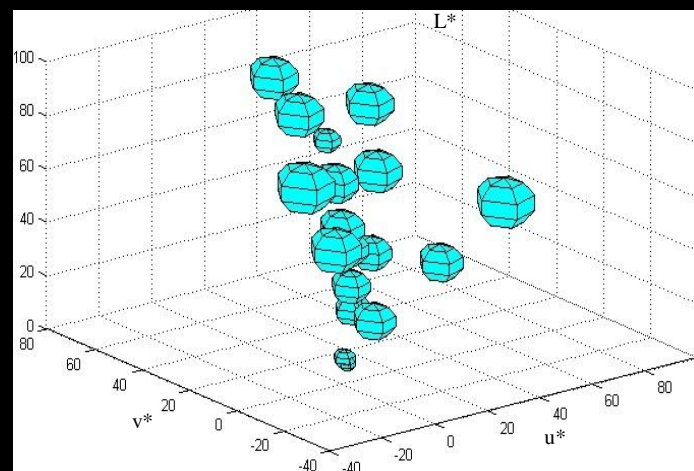

Method Overview

Gamut Creation

2D mask

3D gamut

Gamut Creation

Gamut mask ($L^*u^*v^*$)

3D voxel grid

Intersect with sRGB

Gamut boundary

Image Processing

Input image

Clusters

Image Processing

- Cluster using K-Means in color and space.
- Similar to [Lau et al. 2011]

Original image

Clustered image

3D clusters

Gamut Mapping

Gamut Mapping

find the closest
point in level-
set \longrightarrow

User Interactions

Blending

Image before blending

Image after blending