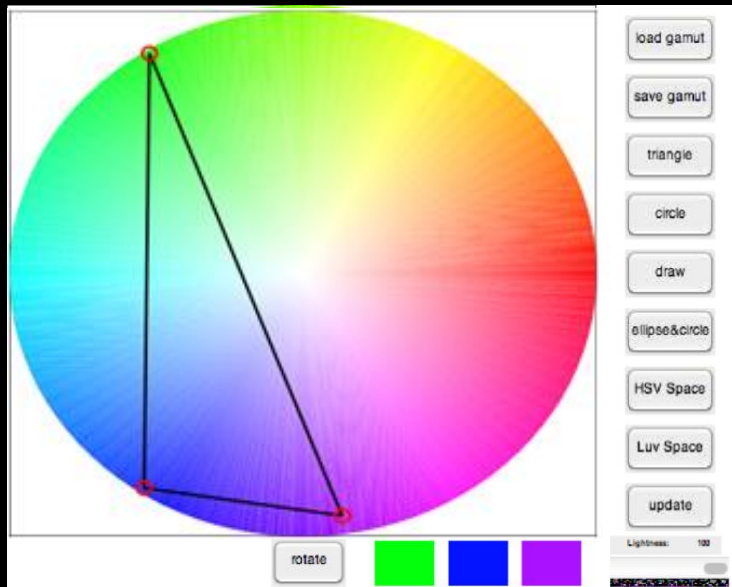

Mask Panel

Image Panel

Image of birds courtesy of Kodak

Gamut Panel

Related Work

- Interactive gamut visualization and gamut mapping tools: [Farup et al. 2000], [Stone et al. 1988], [Kalra 1994]
- Richard Robinson's online gamut masking tool: Masks are intended to be printed and used as a reference when painting
- Cluster-based gamut mapping [Lau et al. 2011]
- Commercial software: Adobe Photoshop, Adobe Lightroom, Adobe Speed Grade and FilmLight Baselight

Method Overview

Gamut Creation

2D mask

3D gamut

Gamut Creation

Gamut mask ($L^*u^*v^*$)

3D voxel grid

Intersect with sRGB