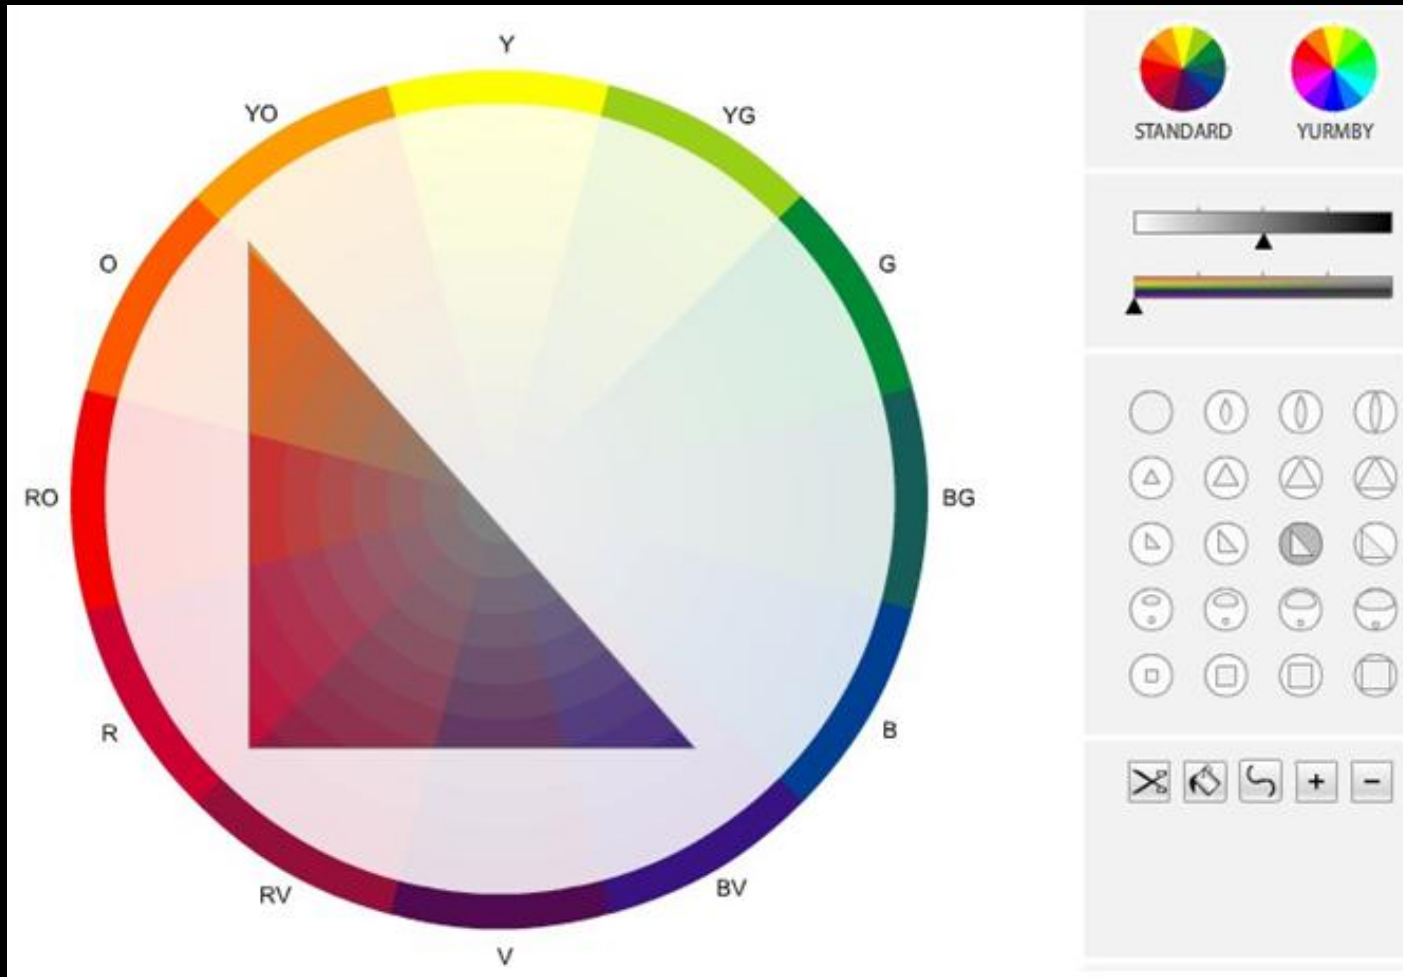

Painter's Gamut Mask Tool