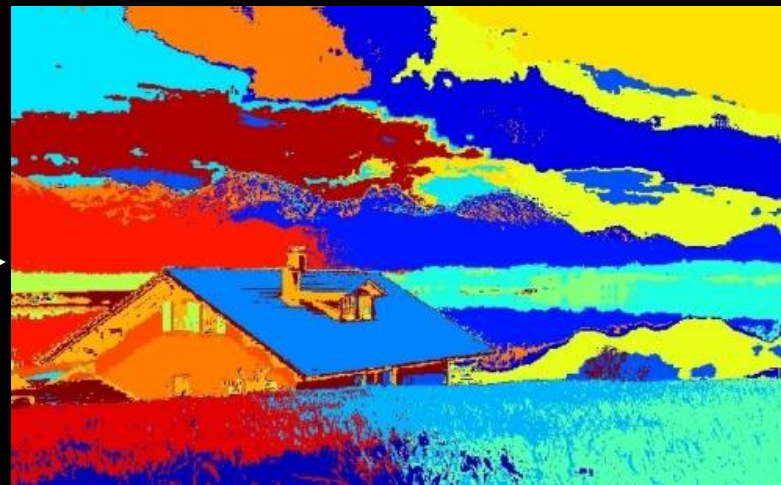

Image Processing

Clusters