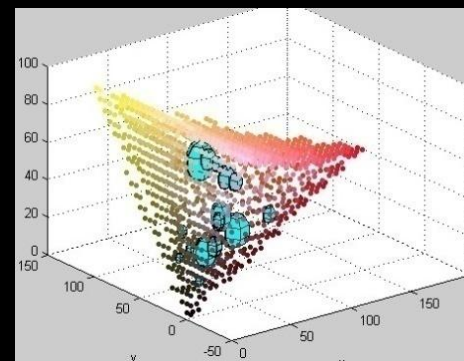

Method Overview

Gamut Creation

2D mask

3D gamut

Gamut Creation

Gamut mask ($L^*u^*v^*$)

3D voxel grid

Intersect with sRGB

Gamut boundary

Image Processing

Input image

Clusters

Image Processing

- Cluster using K-Means in color and space.
- Similar to [Lau et al. 2011]

Original image

Clustered image

3D clusters

Gamut Mapping

Gamut Mapping

find the closest
point in level-
set \longrightarrow

User Interactions

Blending

Image before blending

Image after blending