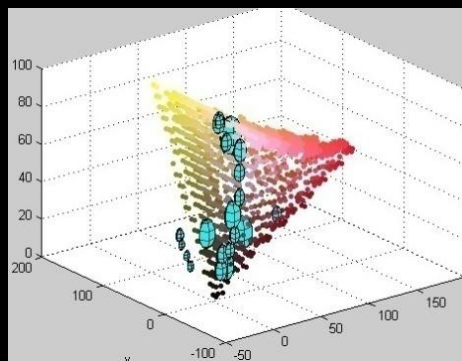

Method Overview

Gamut Creation

2D mask

3D gamut

Gamut Creation

Gamut mask ($L^*u^*v^*$)

3D voxel grid

Intersect with sRGB

Gamut boundary

Image Processing

Input image

Clusters

Image Processing

- Cluster using K-Means in color and space.
- Similar to [Lau et al. 2011]

Original image

Clustered image

3D clusters

Gamut Mapping

Gamut Mapping

find the closest
point in level-
set \longrightarrow

User Interactions

Blending

Image before blending

Image after blending