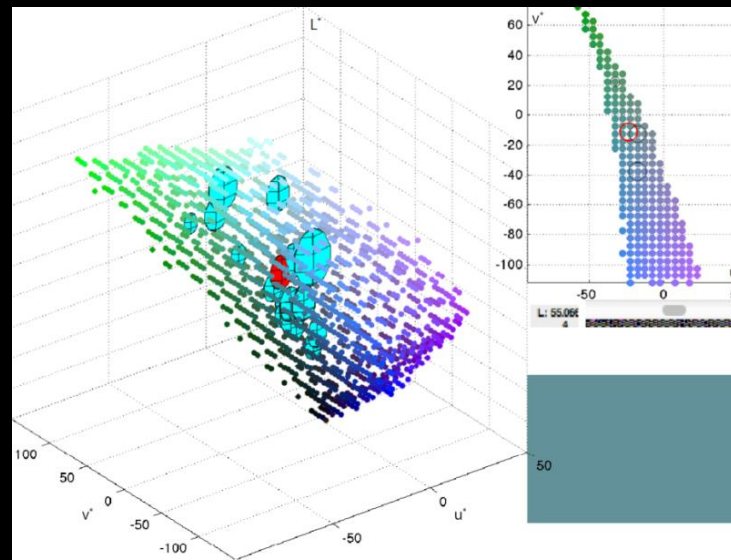

Mask Panel

Image Panel

Image of birds courtesy of Kodak

Gamut Panel

Related Work

- Interactive gamut visualization and gamut mapping tools: [Farup et al. 2000], [Stone et al. 1988], [Kalra 1994]
- Richard Robinson's online gamut masking tool: Masks are intended to be printed and used as a reference when painting
- Cluster-based gamut mapping [Lau et al. 2011]
- Commercial software: Adobe Photoshop, Adobe Lightroom, Adobe Speed Grade and FilmLight Baselight

Method Overview

Gamut Creation

2D mask

3D gamut

Gamut Creation

Gamut mask ($L^*u^*v^*$)

3D voxel grid

Intersect with sRGB

Gamut boundary

Image Processing

Input image

Clusters

Image Processing

- Cluster using K-Means in color and space.
- Similar to [Lau et al. 2011]

Original image

Clustered image

3D clusters

Gamut Mapping

Gamut Mapping

find the closest
point in level-
set \longrightarrow

User Interactions

Blending

Image before blending

Image after blending