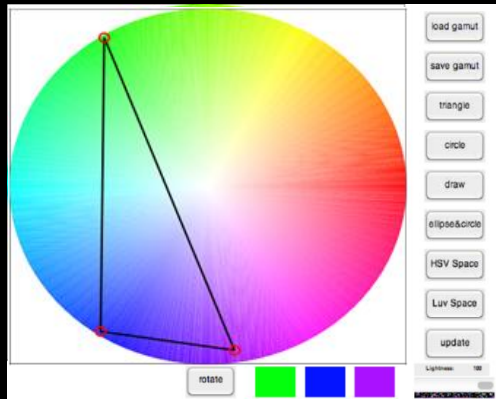

Yellow Door

Orange Door

Green Door

Results

Original Image

Greenish Tint Image

Bluish Tint Image

Original images courtesy of Flickr user colorblindPICASO

Conclusion

Interactive Gamut Masking Tool

Arbitrary gamut shapes

Support local color changes

Thank you