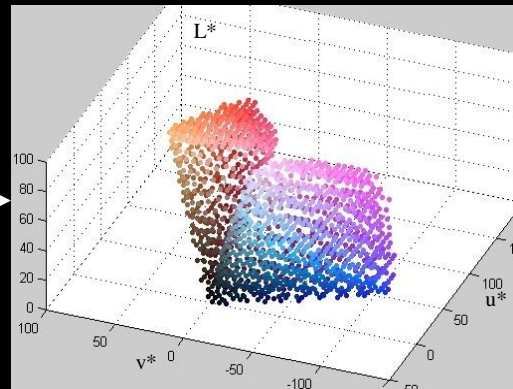

Method Overview

Gamut Creation

2D mask

3D gamut

Gamut Creation

Gamut mask ($L^*u^*v^*$)

3D voxel grid

Intersect with sRGB

Gamut boundary

Image Processing

Input image

Clusters

Image Processing

- Cluster using K-Means in color and space.
- Similar to [Lau et al. 2011]

Original image

Clustered image

3D clusters

Gamut Mapping

Gamut Mapping

find the closest
point in level-
set \longrightarrow

User Interactions

Blending

Image before blending

Image after blending