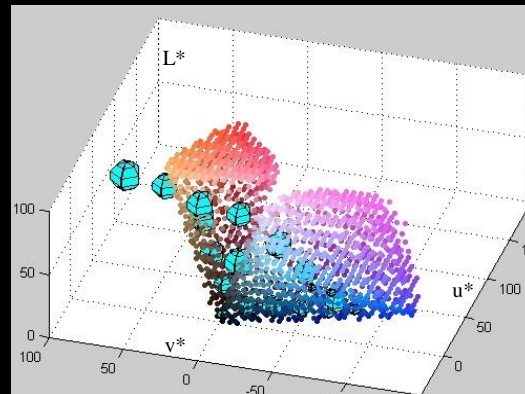

Method Overview

Gamut Creation

2D mask

3D gamut

Gamut Creation

Gamut mask ($L^*u^*v^*$)

3D voxel grid

Intersect with sRGB

Gamut boundary

Image Processing

Input image

Clusters

Image Processing

- Cluster using K-Means in color and space.
- Similar to [Lau et al. 2011]

Original image

Clustered image

3D clusters

Gamut Mapping

Gamut Mapping

find the closest
point in level-
set \longrightarrow

User Interactions

Blending

Image before blending

Image after blending