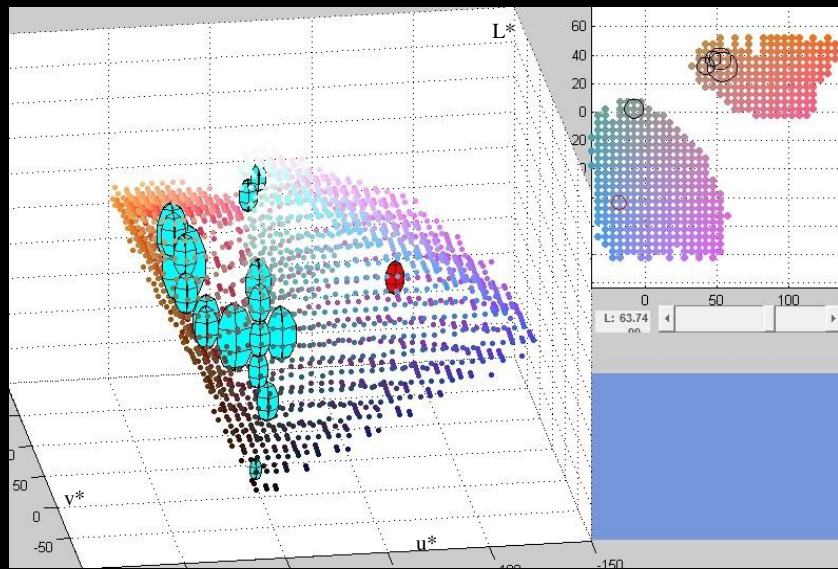

Gamut boundary

Image Processing

Input image

Clusters

Image Processing

- Cluster using K-Means in color and space.
- Similar to [Lau et al. 2011]

Original image

Clustered image

3D clusters

Gamut Mapping

Gamut Mapping

find the closest
point in level-
set \longrightarrow

User Interactions

Blending

Image before blending

Image after blending

- Same as [Lau et al.]

Results

Original images courtesy of Pablo Romeo

Results

Results

Original images courtesy of Malik MI Williams

Results

Original Image