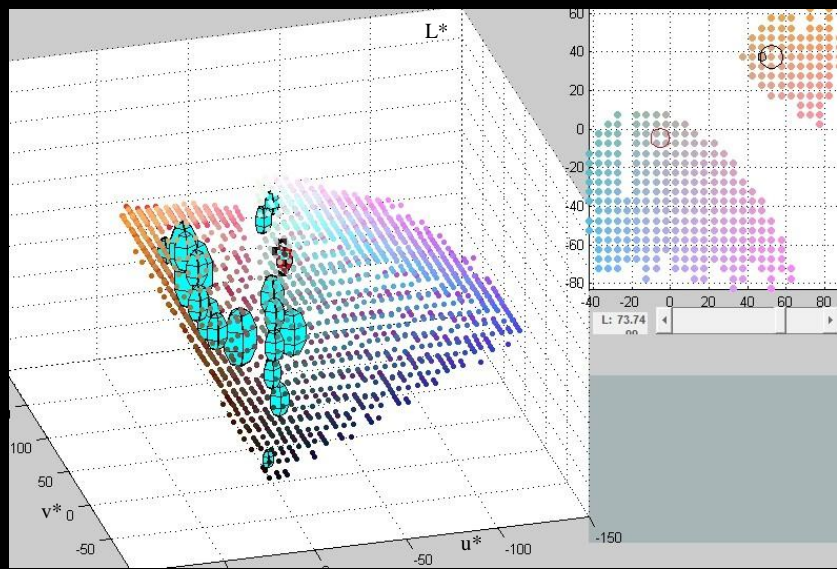

Method Overview

Gamut Creation

2D mask

3D gamut

Gamut Creation

Gamut mask ($L^*u^*v^*$)

3D voxel grid

Intersect with sRGB

Gamut boundary

Image Processing

Input image

Clusters

Image Processing

- Cluster using K-Means in color and space.
- Similar to [Lau et al. 2011]

Original image

Clustered image

3D clusters

Gamut Mapping

Gamut Mapping

find the closest
point in level-
set \longrightarrow

User Interactions

Blending

Image before blending

Image after blending