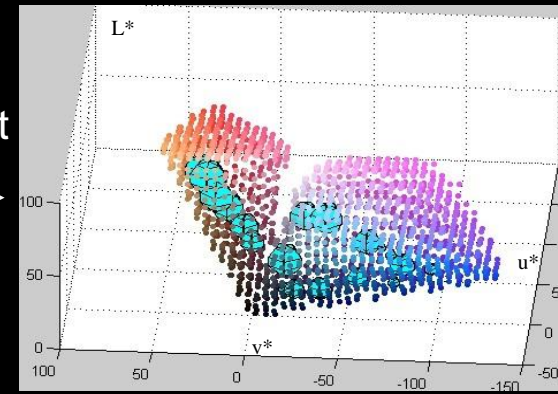

Method Overview

Gamut Creation

2D mask

3D gamut

Gamut Creation

Gamut mask ($L^*u^*v^*$)

3D voxel grid

Intersect with sRGB

Gamut boundary

Image Processing

Input image

Clusters

Image Processing

- Cluster using K-Means in color and space.
- Similar to [Lau et al. 2011]

Original image

Clustered image

3D clusters

Gamut Mapping

Gamut Mapping

find the closest
point in level-
set \longrightarrow

User Interactions

Blending

Image before blending

Image after blending

- Same as [Lau et al.]

Results

Original images courtesy of Pablo Romeo

Results

Results

Original images courtesy of Malik MI Williams

Results

Original Image