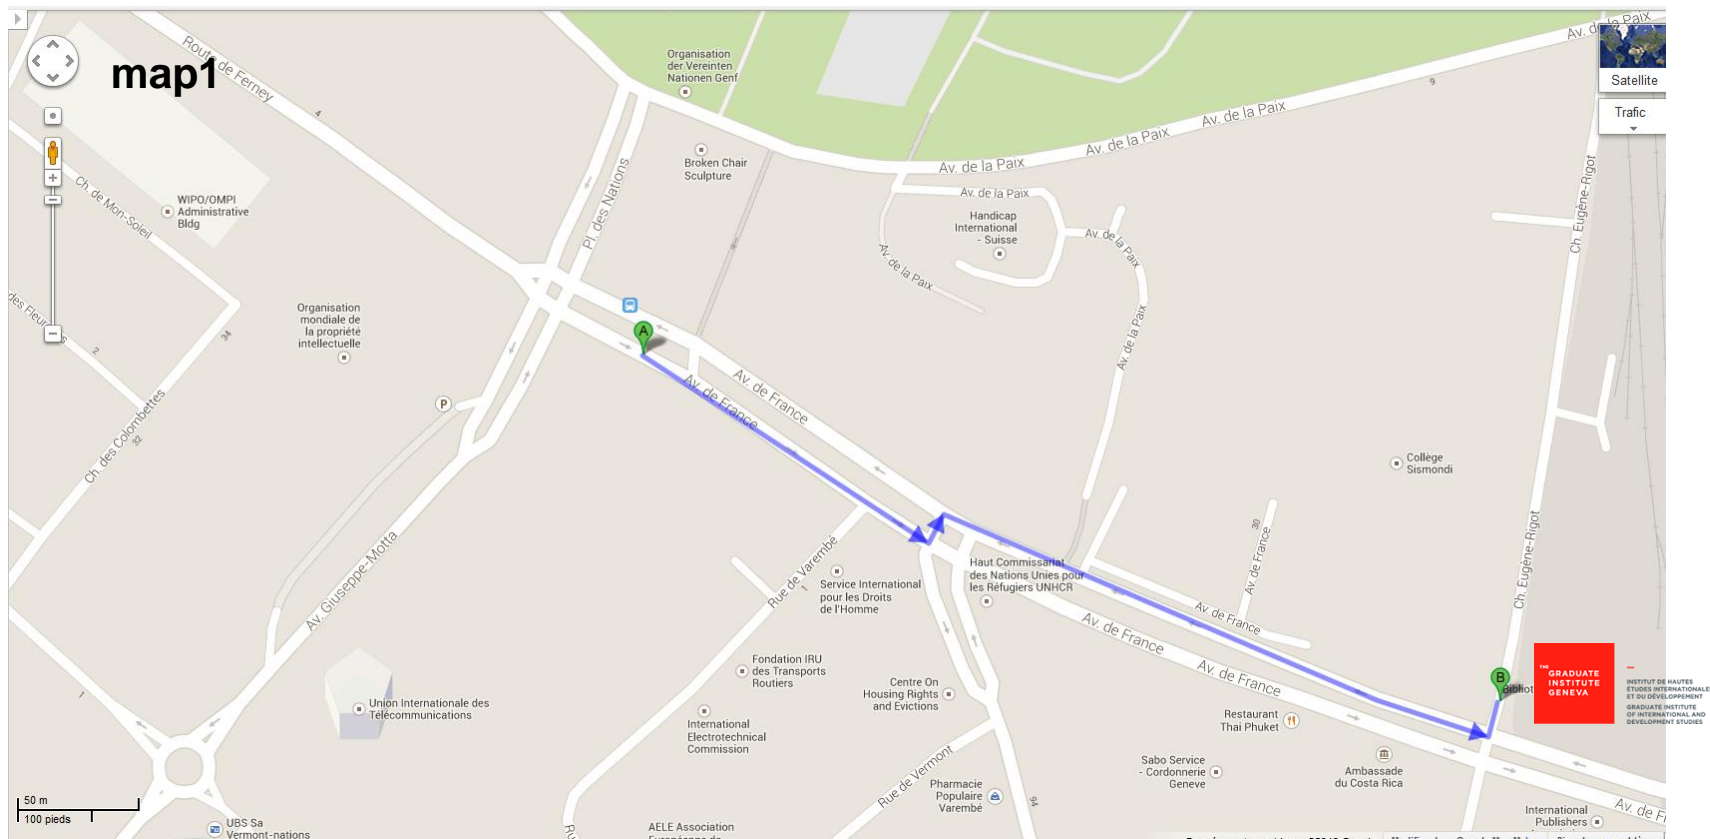

from Geneva Airport to The Graduate Institute:

by bus: Bus 5 direction **Thônex-Vallard** - stop **Nations** (12 min) ; then walk less than 5 min from the stop (see map A to B)

by train: Train to **Gage Cornavin**, then see map2.

The address of the Institute:

The Graduate Institute
Maison de la Paix
Chemin Eugène-Rigot 2
1202 Geneva

from Geneva Cornavin (main train station) to The Graduate Institute:

by tram: Tram 15 direction **Nations** - stop **France** (10 min) ;
then walk less than 2 min from the stop (see map2 A to B)

The address of the Institute:
The Graduate Institute
Maison de la Paix
Chemin Eugène-Rigot 2
1202 Geneva