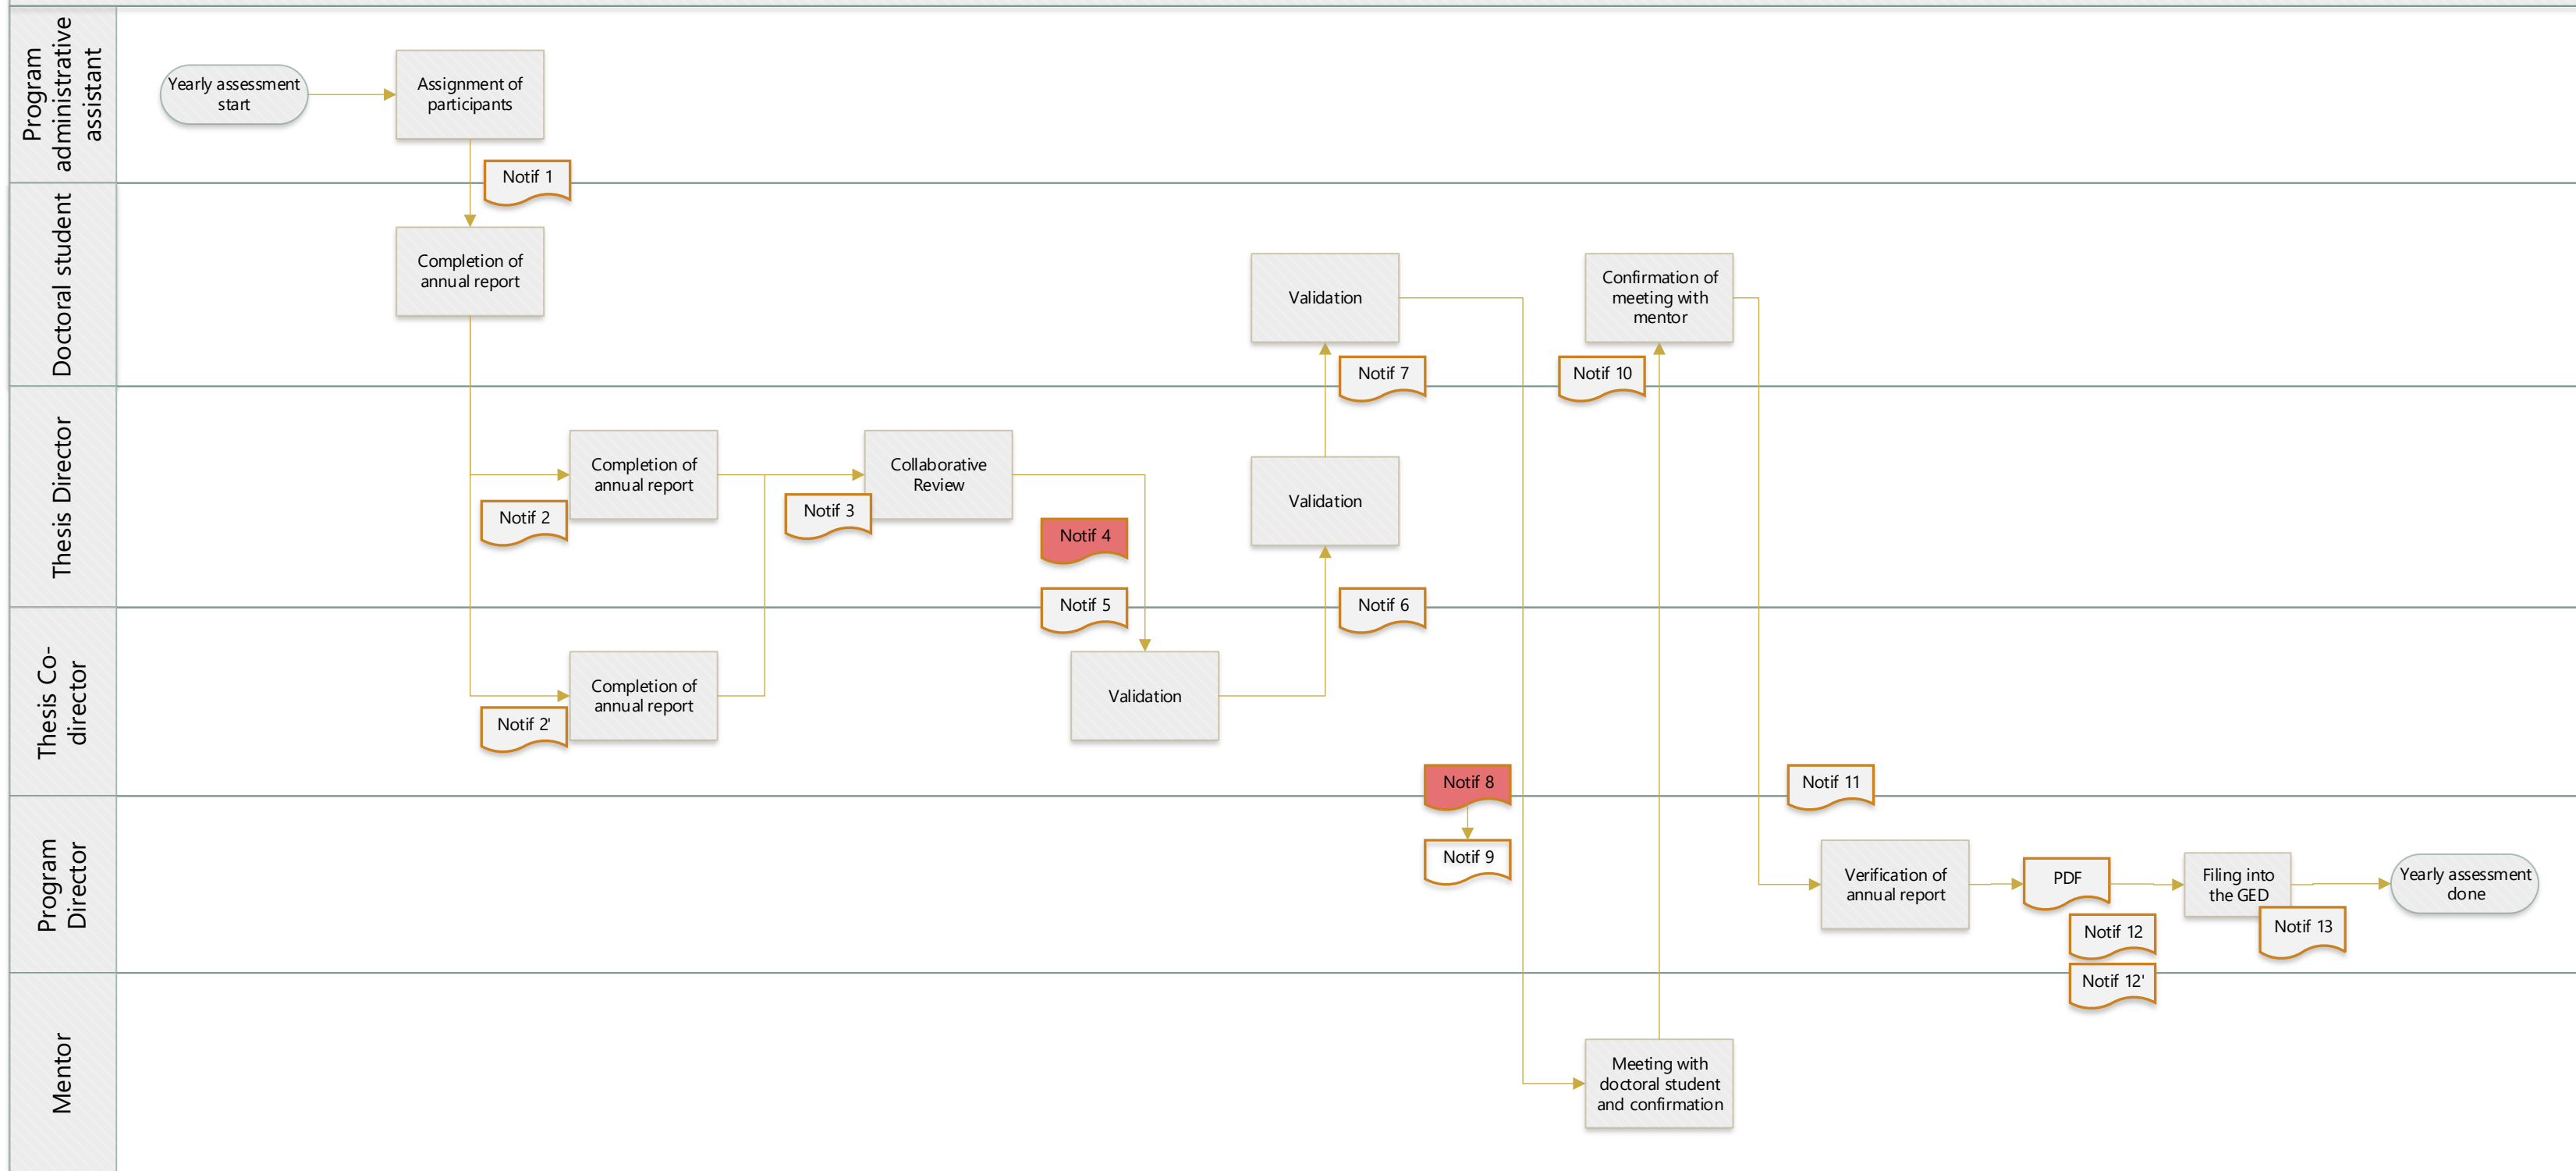

Annual report workflow

 Notif sent to Prog director + Admin if:
 - Appraisal is unsatisfactory (Notif 4)
 - 1 participant at least does not agree (Notif 8)