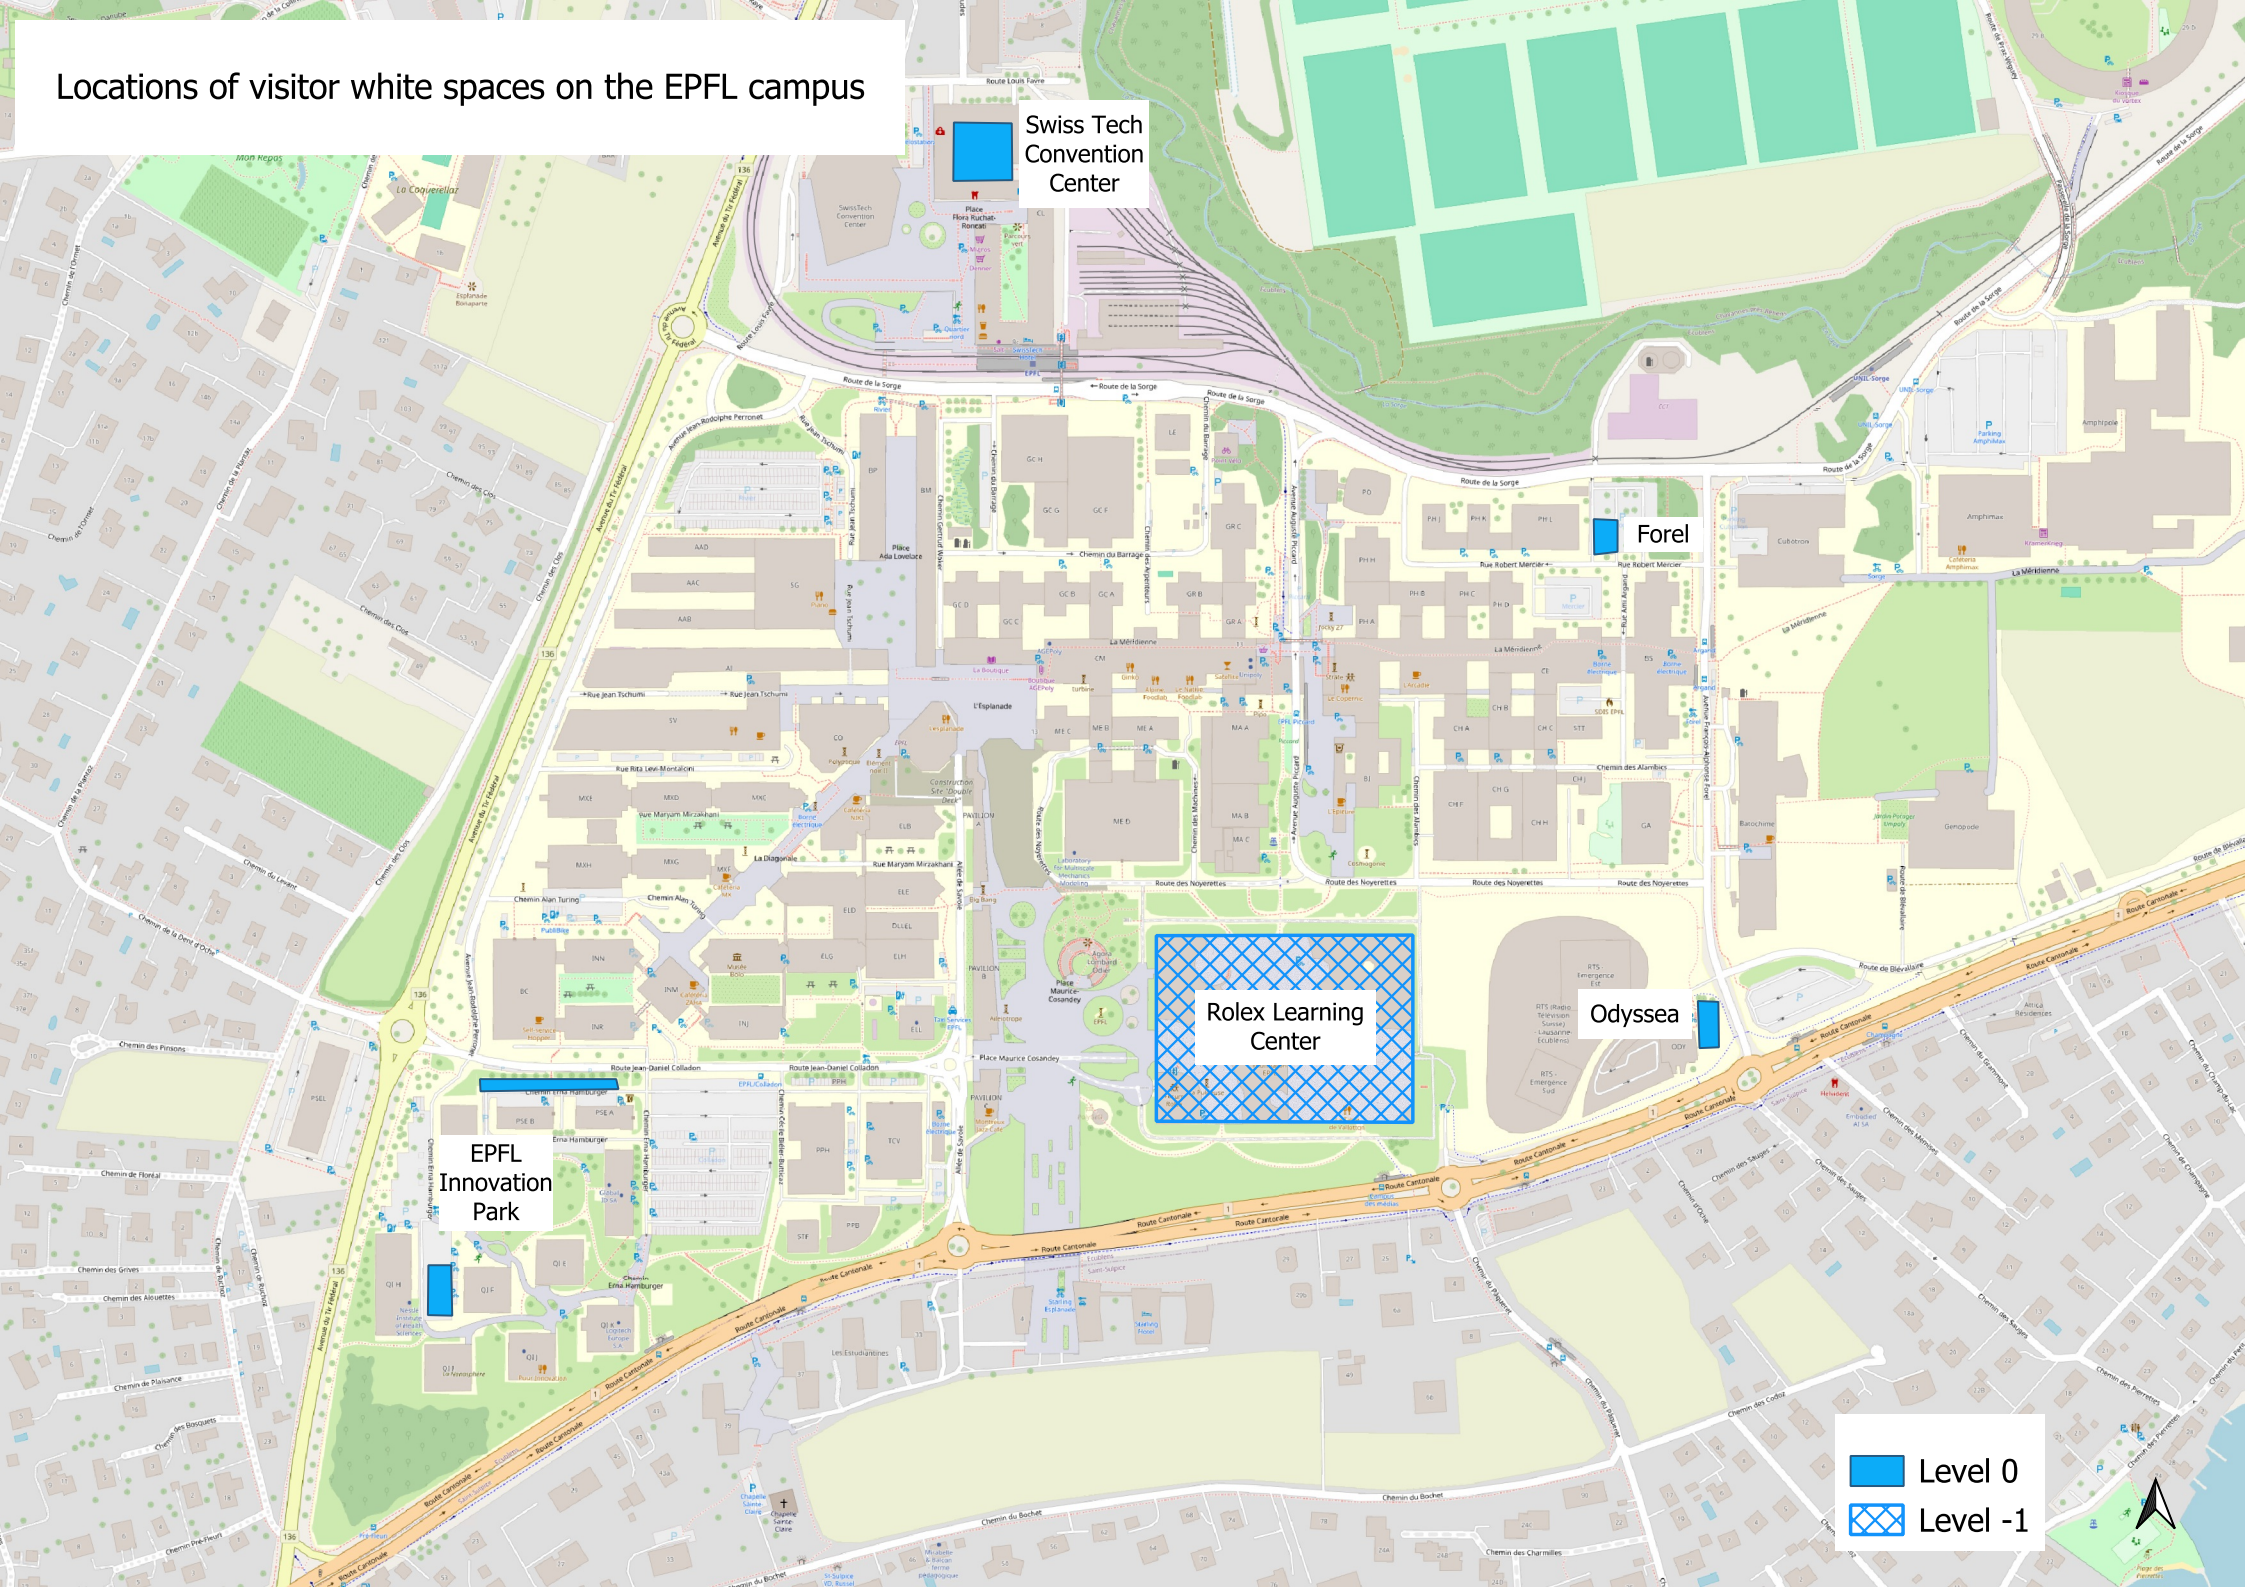

Locations of visitor white spaces on the EPFL campus

Swiss Tech
Convention
Center

Forel

Rolex Learning
Center

Odysseya

EPFL
Innovation
Park

- Level 0
- Level -1