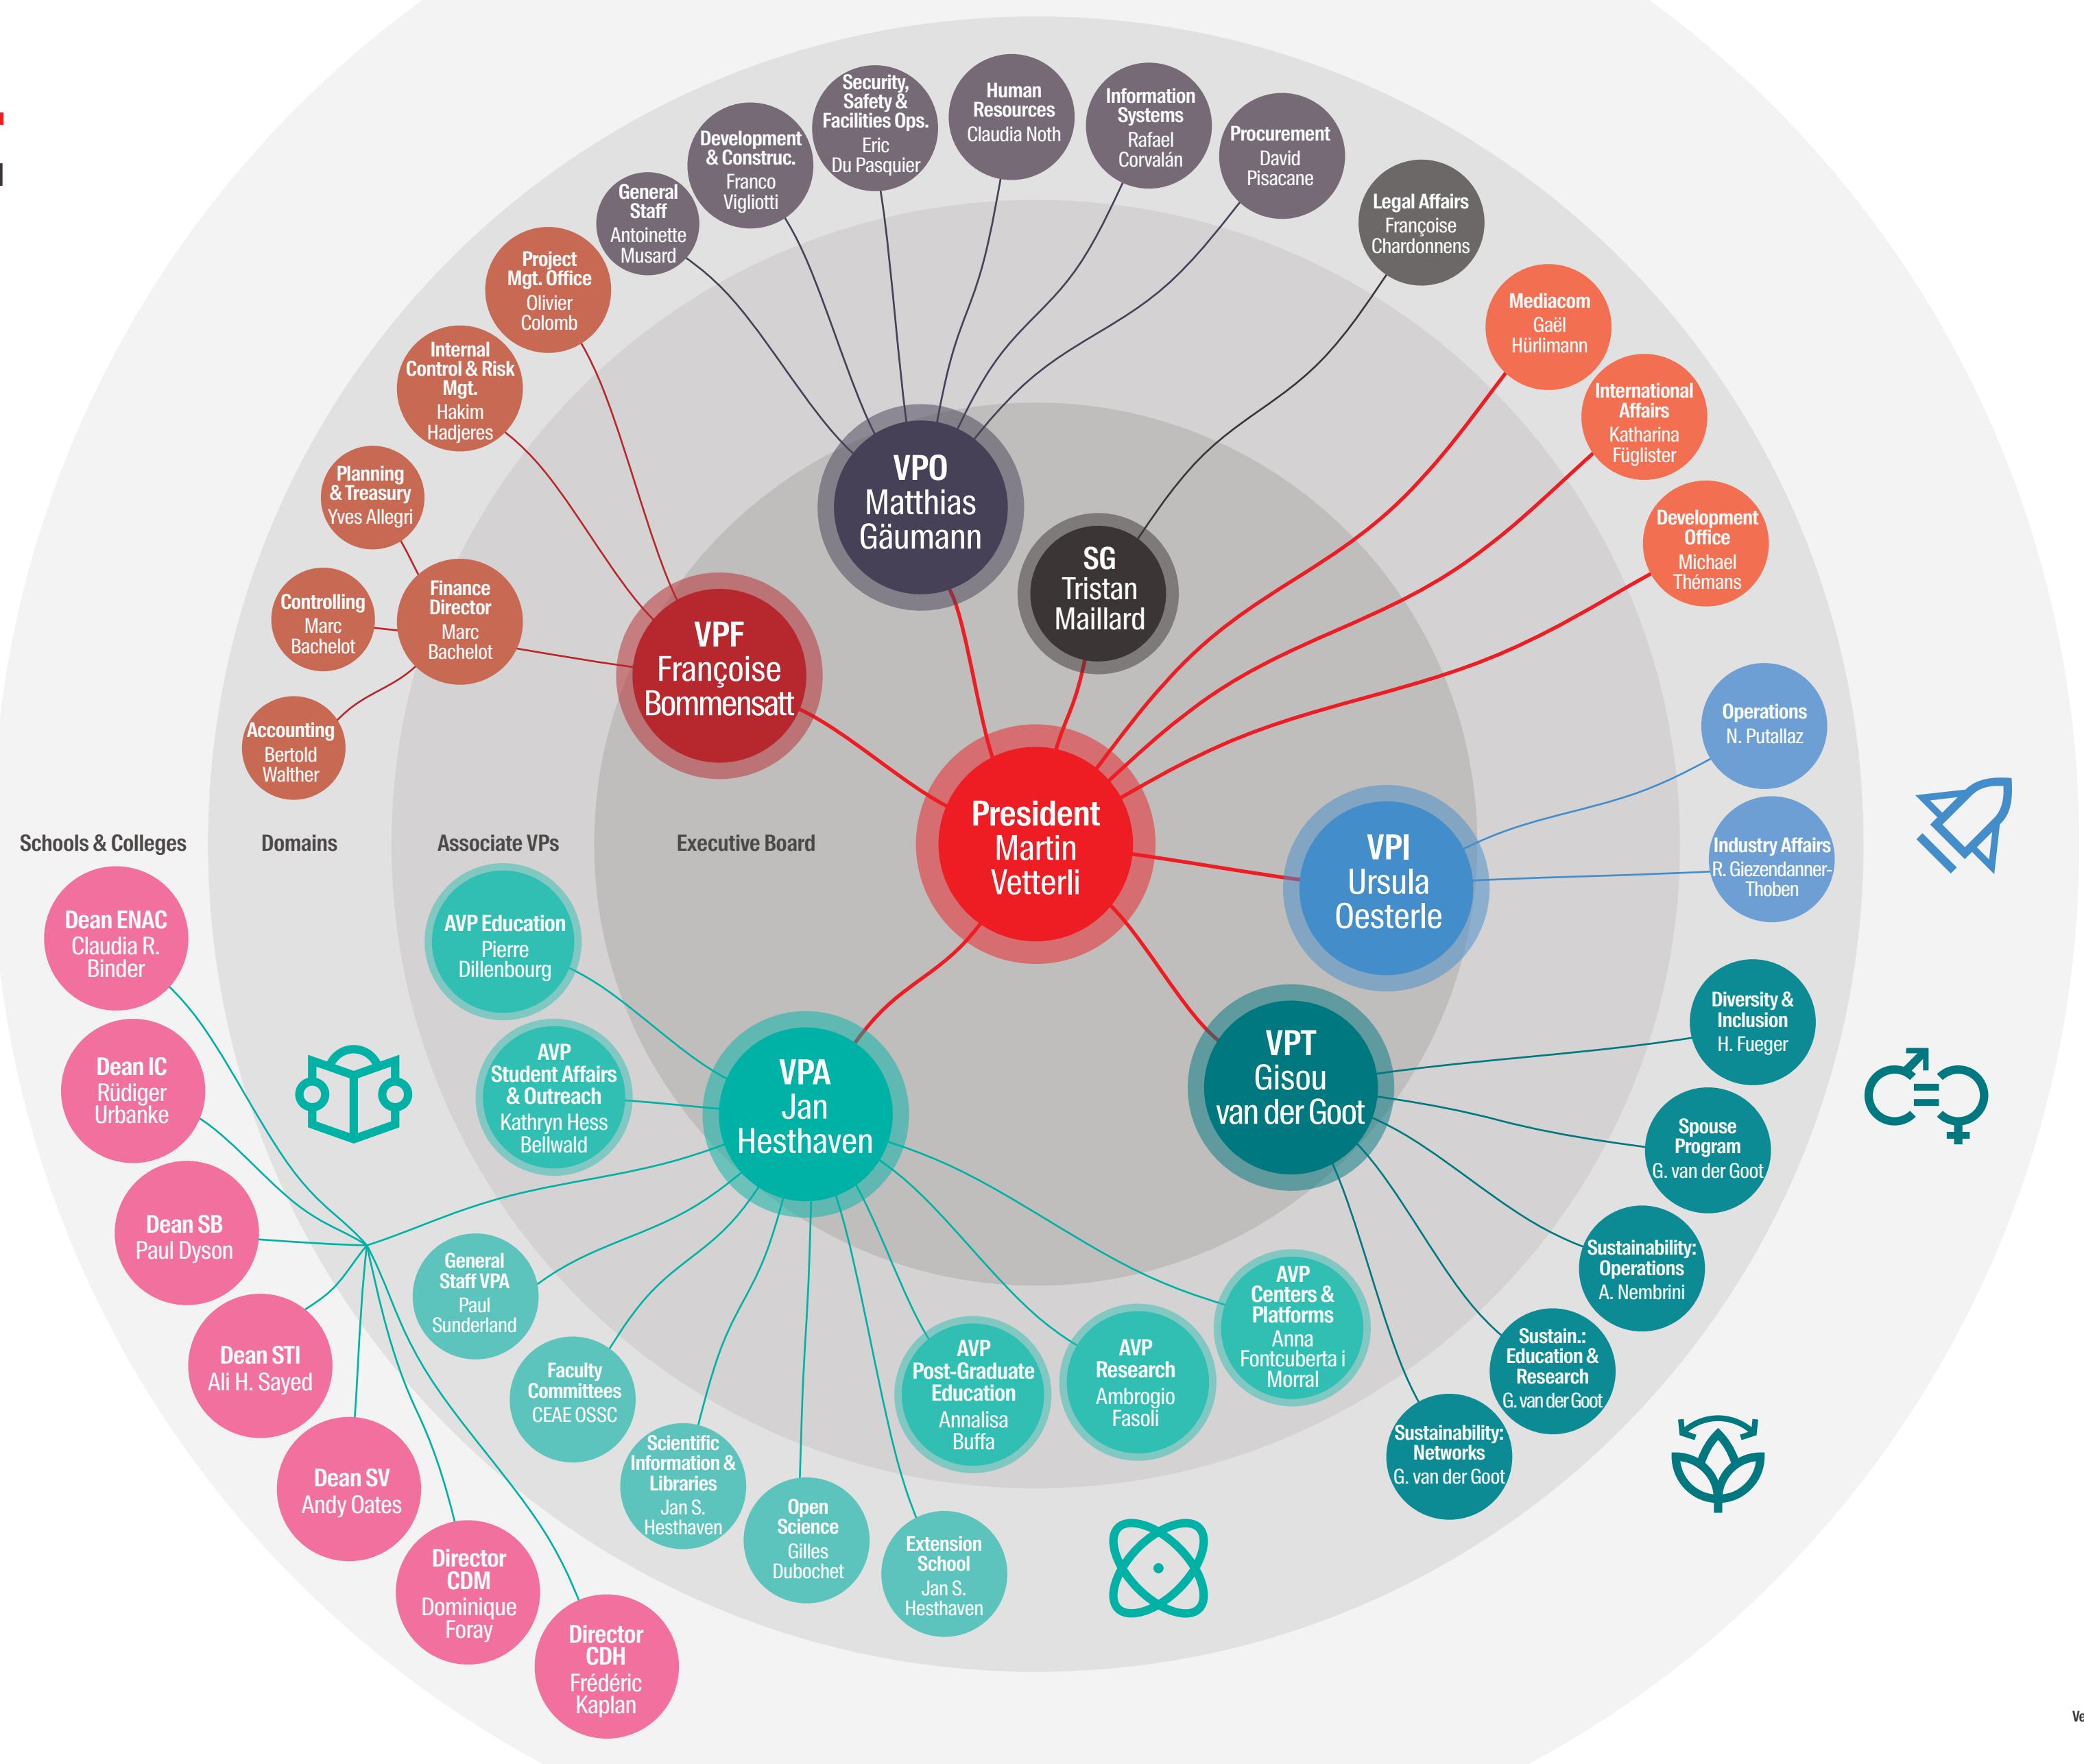

ECOCLOUD: EcoCloud Center  
 EPFL-ECAL-L: EPFL+ECAL Lab  
 ESC: EPFL Space Center  
 ESSTECH: EssentialTech Center  
 EXAF: Excellence in Africa  
 E4S: Enterprise for Society  
 HBP: Human Brain Project  
 HRC: Habitat Research Center  
 IRGC: International Risk Governance Center  
 LACUS: Lausanne Centre for Ultrafast Science  
 LIMNC: Limnology Center  
 MEDIA: Media Center  
 MHMC: Molecular and Hybrid Materials Characterization Center  
 PTHM: Hydraulic Machines Platform  
 SCALA: Scala Center  
 SCITAS: Scientific IT and Application Support  
 SDSC: Swiss Data Science Center  
 SPC: Swiss Plasma Center  
 SPI: Swiss Polar Institute  
 TRACE: Transportation Center