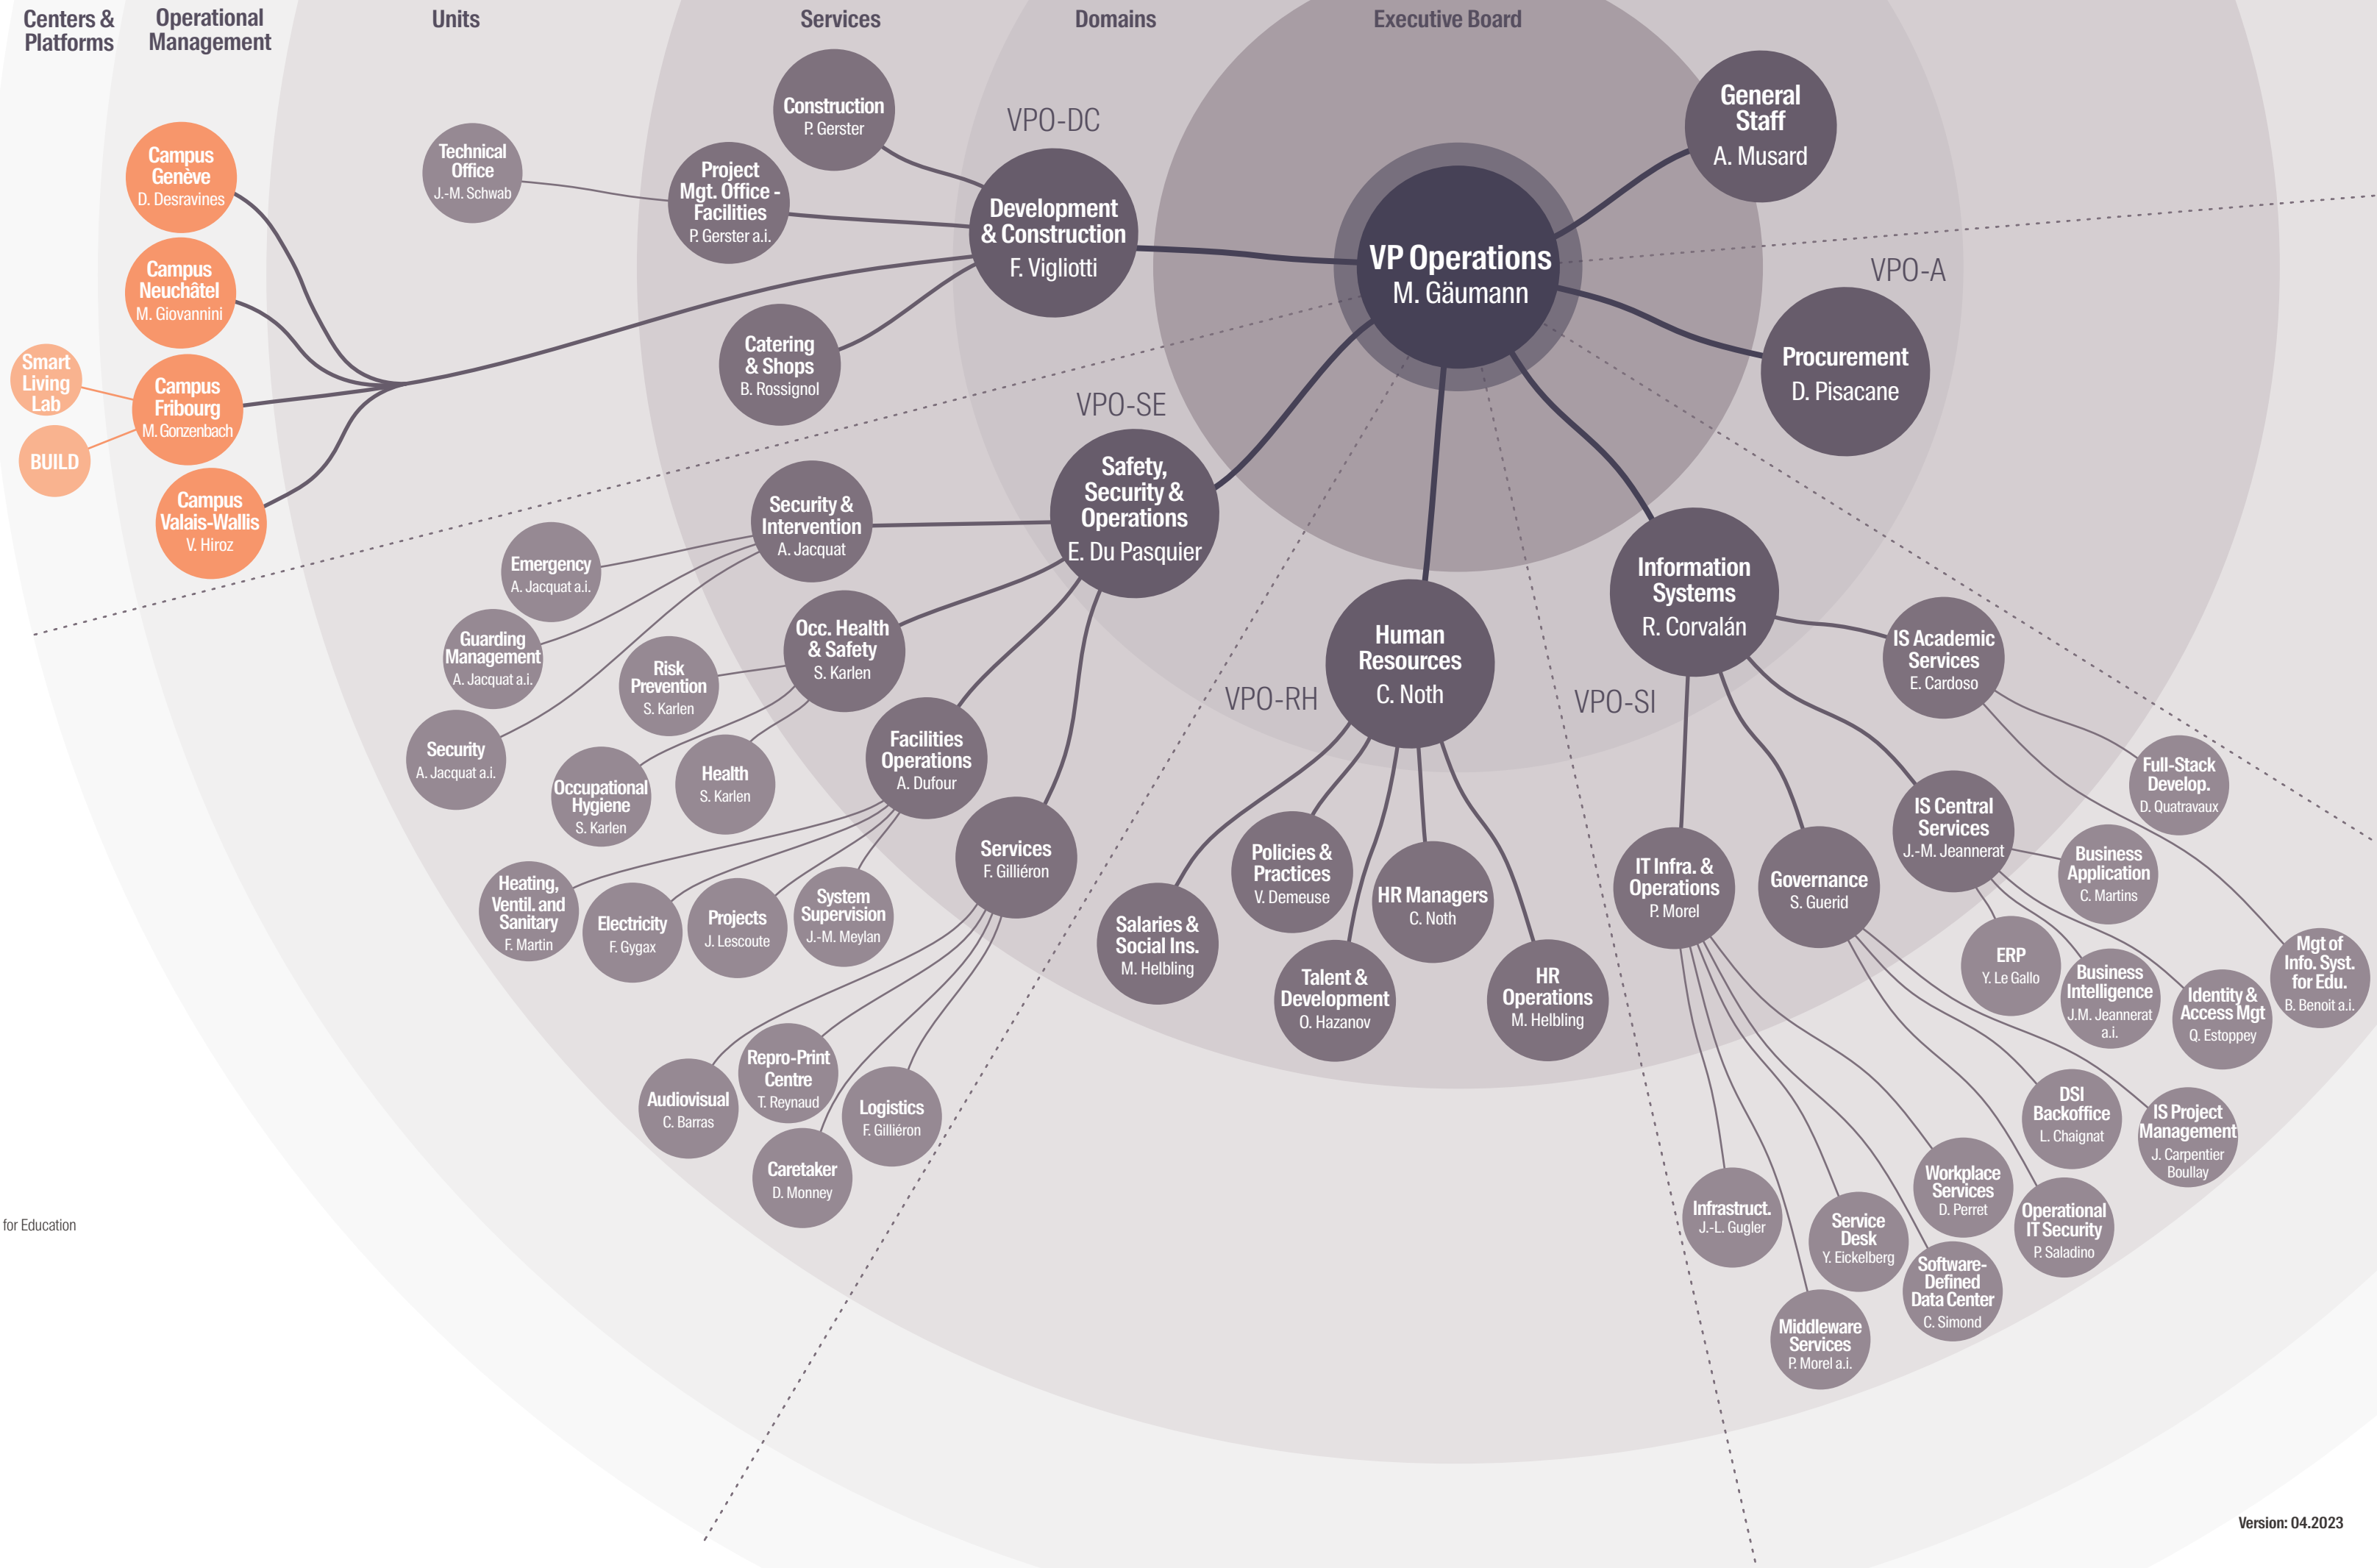

ECOCLOUD: EcoCloud Center  
 EPFL-ECAL-L: EPFL+ECAL Lab  
 ESC: EPFL Space Center  
 ESSTECH: EssentialTech Center  
 EXAF: Excellence in Africa  
 E4S: Enterprise for Society  
 HBP: Human Brain Project  
 HRC: Habitat Research Center  
 IRGC: International Risk Governance Center  
 LACUS: Lausanne Centre for Ultrafast Science  
 LIMNC: Limnology Center  
 MEDIA: Media Center  
 MHMC: Molecular and Hybrid Materials Characterization Center  
 PTHM: Hydraulic Machines Platform  
 SCALA: Scala Center  
 SCITAS: Scientific IT and Application Support  
 SDSC: Swiss Data Science Center  
 SPC: Swiss Plasma Center  
 SPI: Swiss Polar Institute  
 TRACE: Transportation Center

ESC: EPFL Space Center  
 ESSTECH: EssentialTech Center  
 EXAF: Excellence in Africa  
 E4S: Enterprise for Society  
 HRC: Habitat Research Center  
 IMAGING: Centre for Imaging  
 IRGC: International Risk Governance Center  
 LACUS: Lausanne Centre for Ultrafast Science  
 LIMNC: Limnology Center  
 MEDIA: Media Center  
 MHMC: Molecular and Hybrid Materials Characterization Center  
 PTHM: Hydraulic Machines Platform  
 QSE: Centre for quantum science and engineering  
 SCALA: Scala Center  
 SCITAS: Scientific IT and Application Support  
 SDSC: Swiss Data Science Center  
 SPC: Swiss Plasma Center  
 SPI: Swiss Polar Institute  
 TRACE: Transportation Center

People

Services

Domains

Executive Board

ISCN: International Sustainable Campus Network

**Acronyms**  
 BUILD: Building 2050  
 CVS: Heating, Ventilation and Sanitary  
 GIF: Management of Information System for Education  
 REPRO: Repro-Print Centre  
 SAVE: Audiovisual