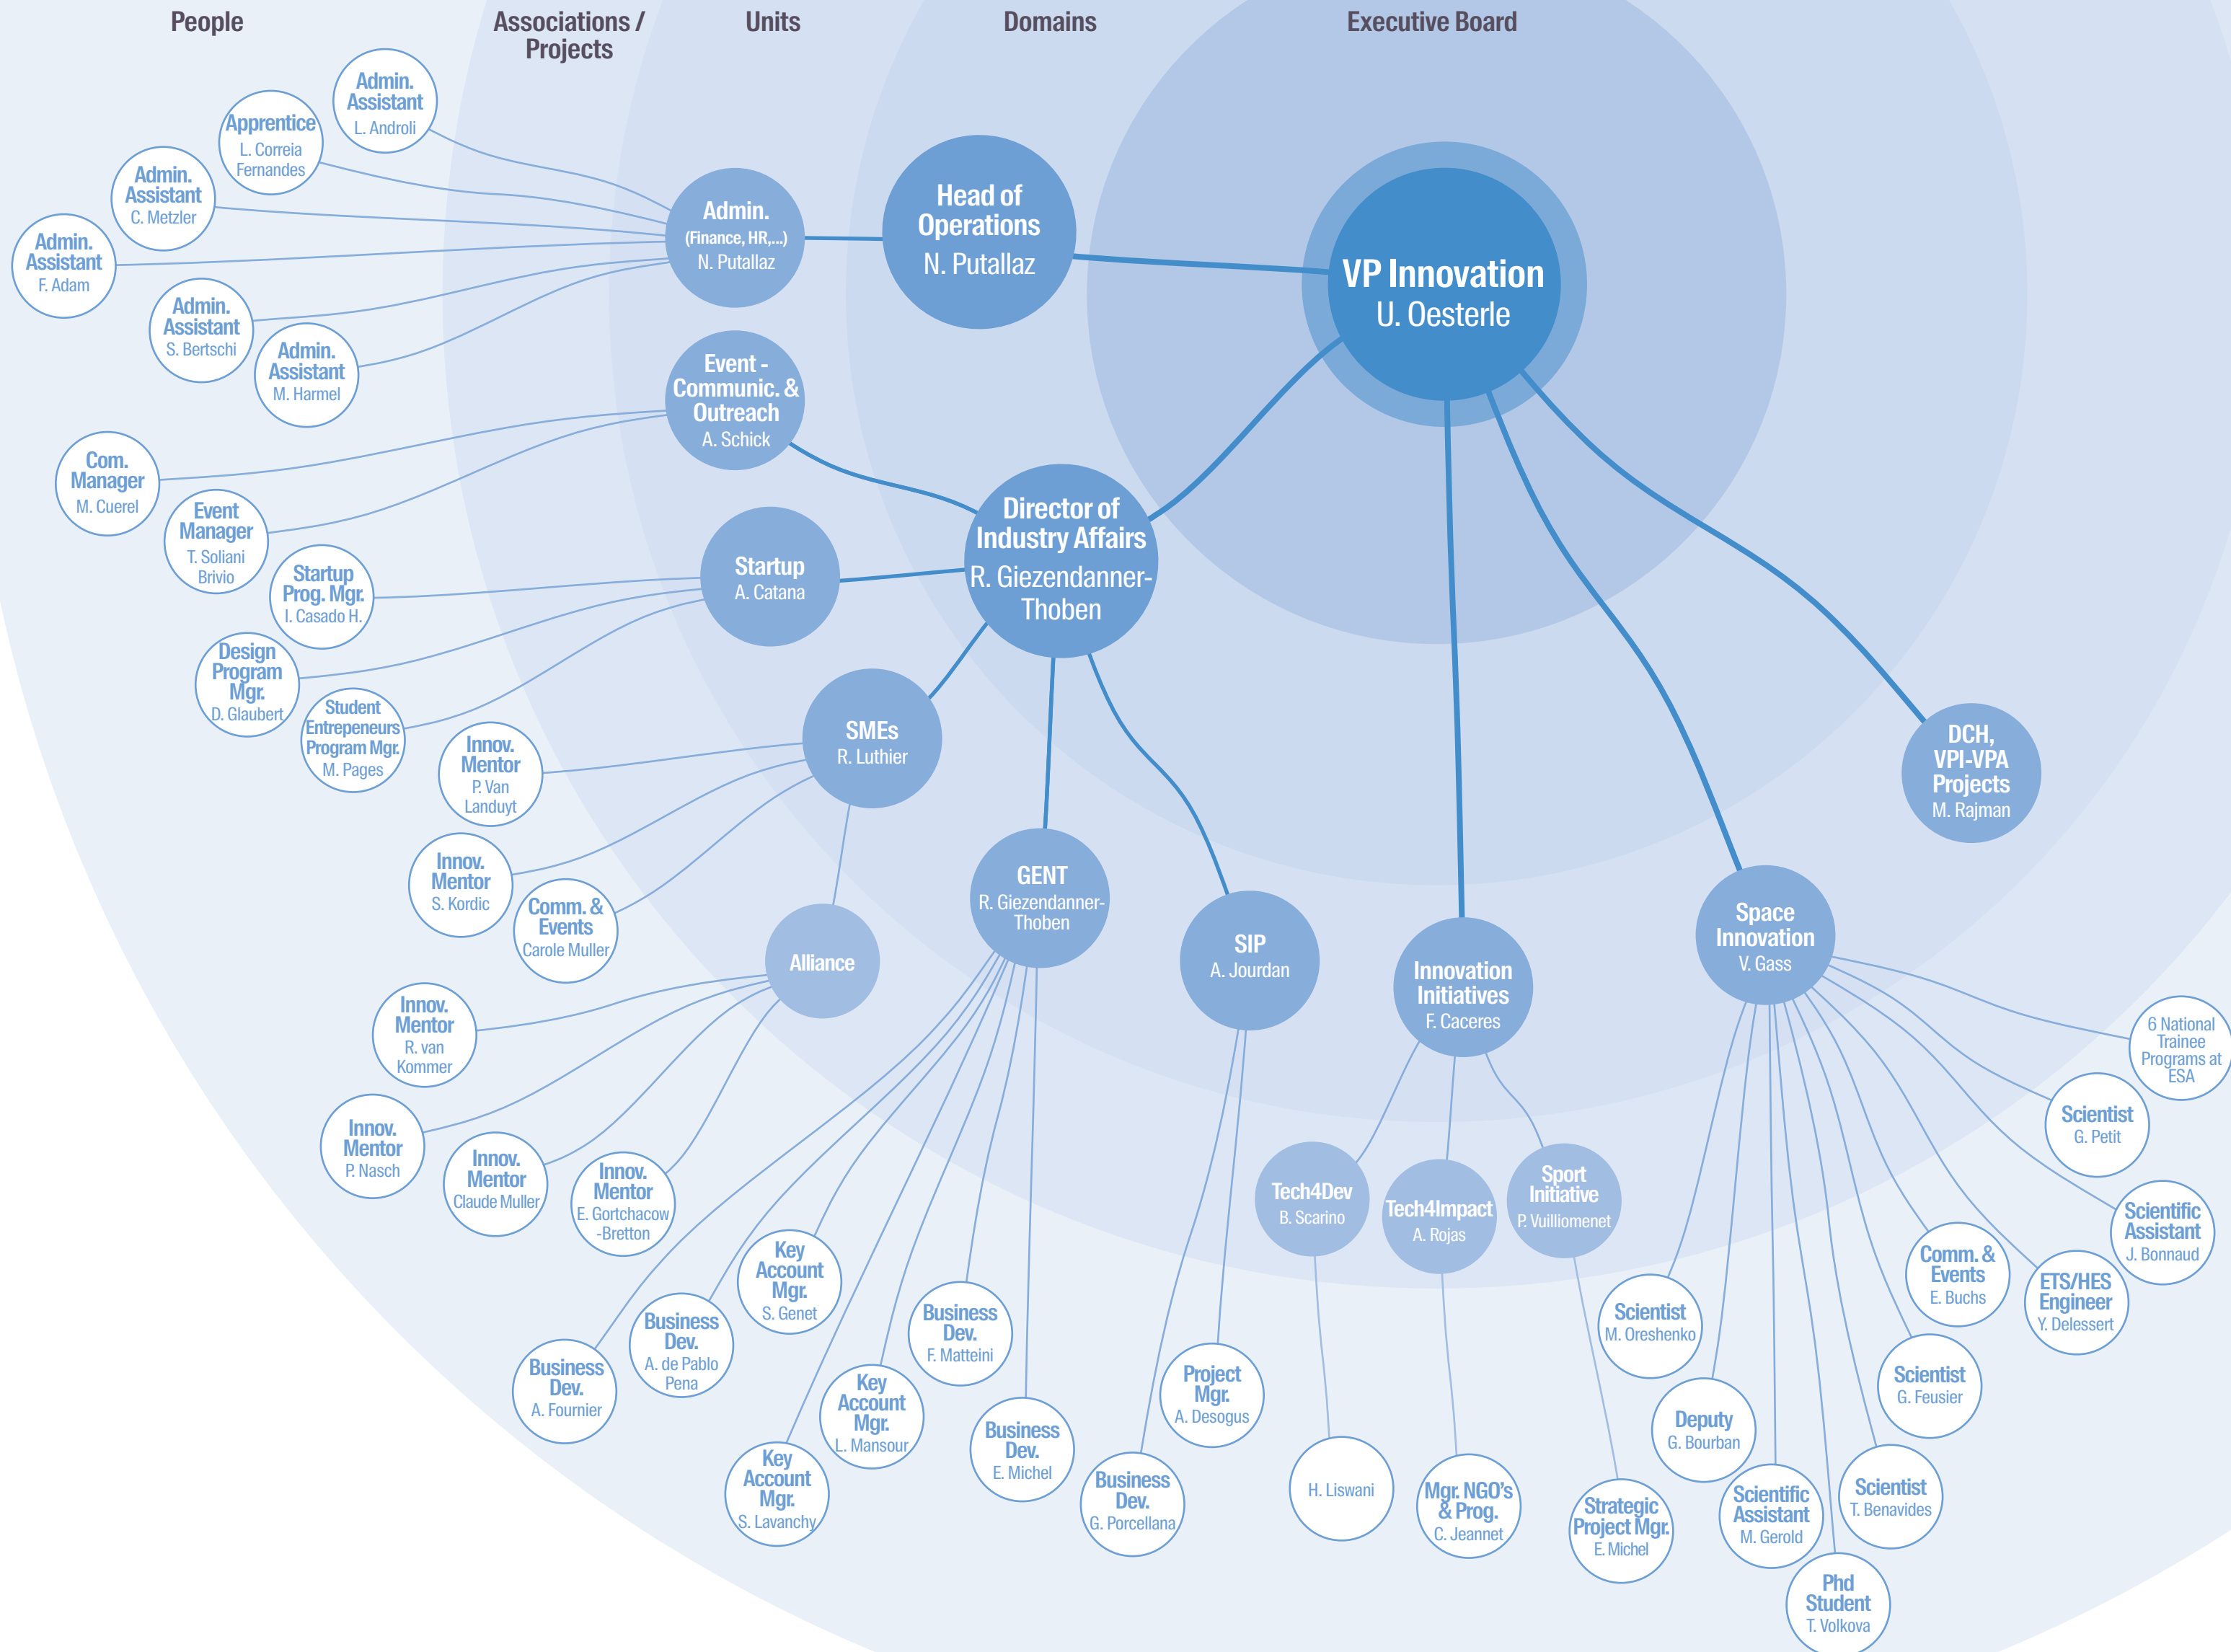

ECOCLOUD: EcoCloud Center  
 EPFL-ECAL-L: EPFL+ECAL Lab  
 ESC: EPFL Space Center  
 ESSTECH: EssentialTech Center  
 EXAF: Excellence in Africa  
 E4S: Enterprise for Society  
 HBP: Human Brain Project  
 HRC: Habitat Research Center  
 IRGC: International Risk Governance Center  
 LACUS: Lausanne Centre for Ultrafast Science  
 LIMNC: Limnology Center  
 MEDIA: Media Center  
 MHMC: Molecular and Hybrid Materials Characterization Center  
 PTHM: Hydraulic Machines Platform  
 SCALA: Scala Center  
 SCITAS: Scientific IT and Application Support  
 SDSC: Swiss Data Science Center  
 SPC: Swiss Plasma Center  
 SPI: Swiss Polar Institute  
 TRACE: Transportation Center

ESC: EPFL Space Center  
 ESSTECH: EssentialTech Center  
 EXAF: Excellence in Africa  
 E4S: Enterprise for Society  
 HRC: Habitat Research Center  
 IMAGING: Centre for Imaging  
 IRGC: International Risk Governance Center  
 LACUS: Lausanne Centre for Ultrafast Science  
 LIMNC: Limnology Center  
 MEDIA: Media Center  
 MHMC: Molecular and Hybrid Materials Characterization Center  
 PTHM: Hydraulic Machines Platform  
 QSE: Centre for quantum science and engineering  
 SCALA: Scala Center  
 SCITAS: Scientific IT and Application Support  
 SDSC: Swiss Data Science Center  
 SPC: Swiss Plasma Center  
 SPI: Swiss Polar Institute  
 TRACE: Transportation Center

People

Services

Domains

Executive Board

ISCN: International Sustainable Campus Network

**Acronyms**  
 BUILD: Building 2050  
 CVS: Heating, Ventilation and Sanitary  
 GIF: Management of Information System for Education  
 REPRO: Repro-Print Centre  
 SAVE: Audiovisual