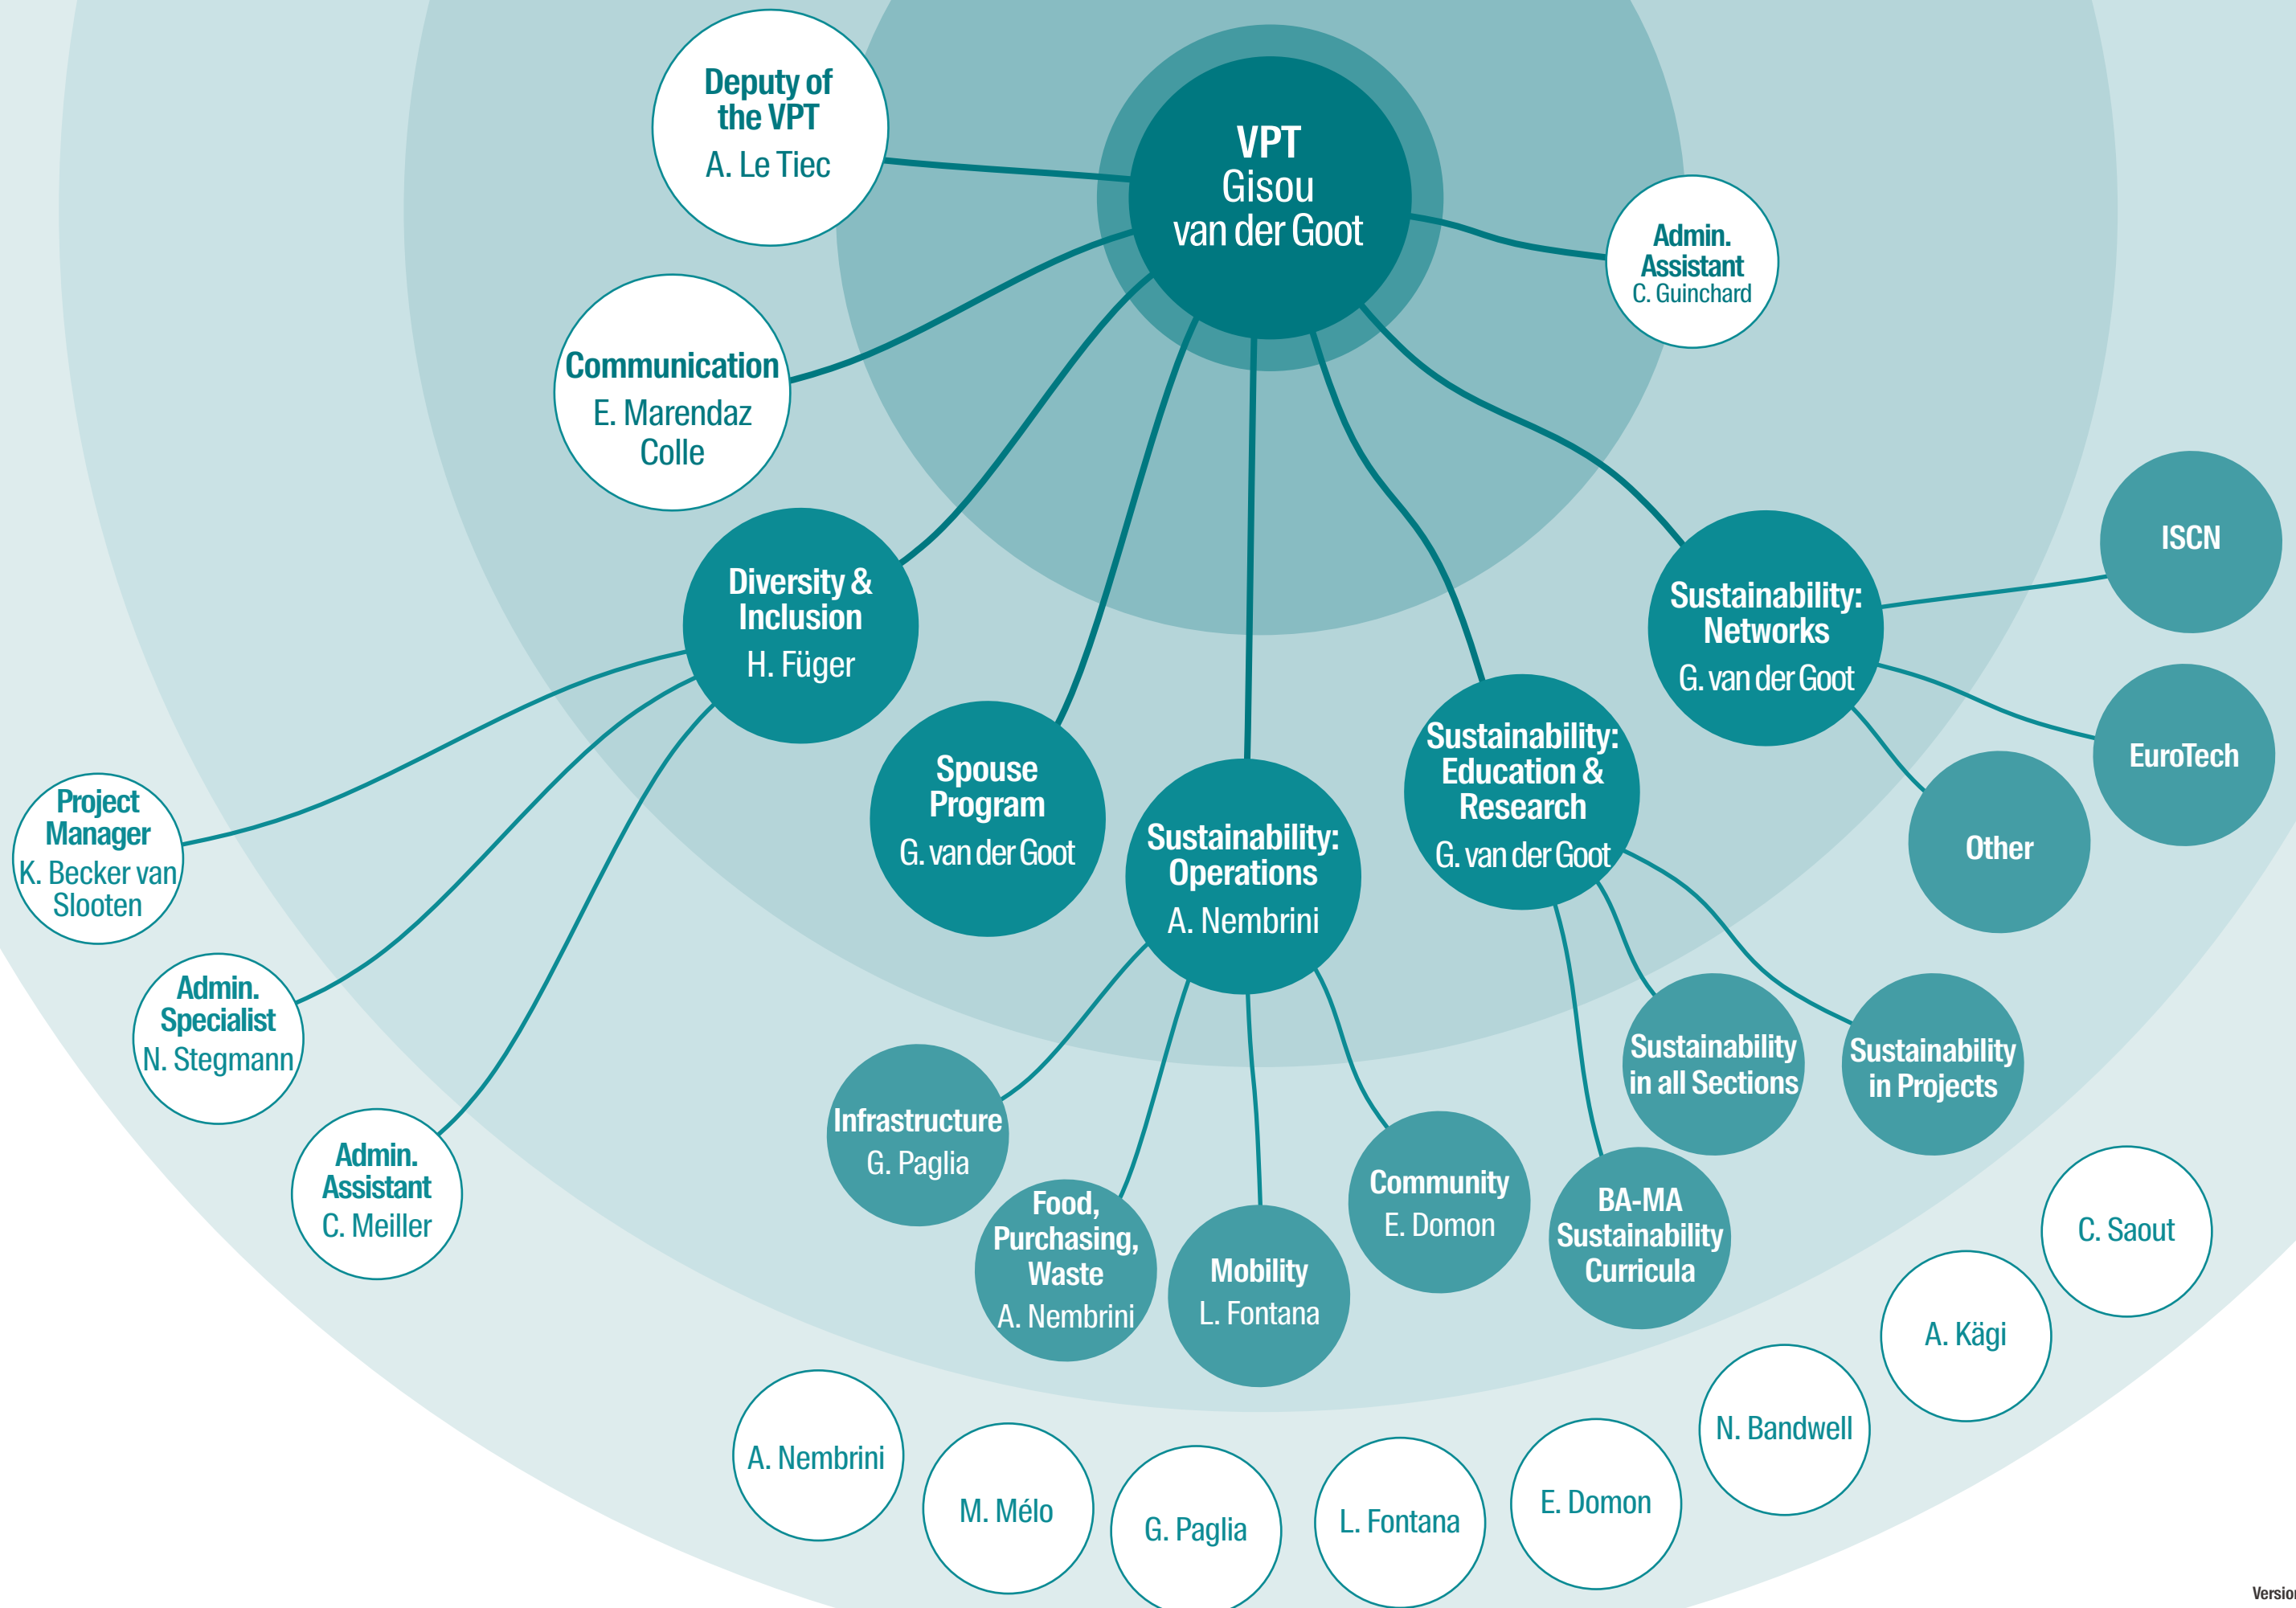

People

Services

Domains

Executive Board

ISCN: International Sustainable Campus Network