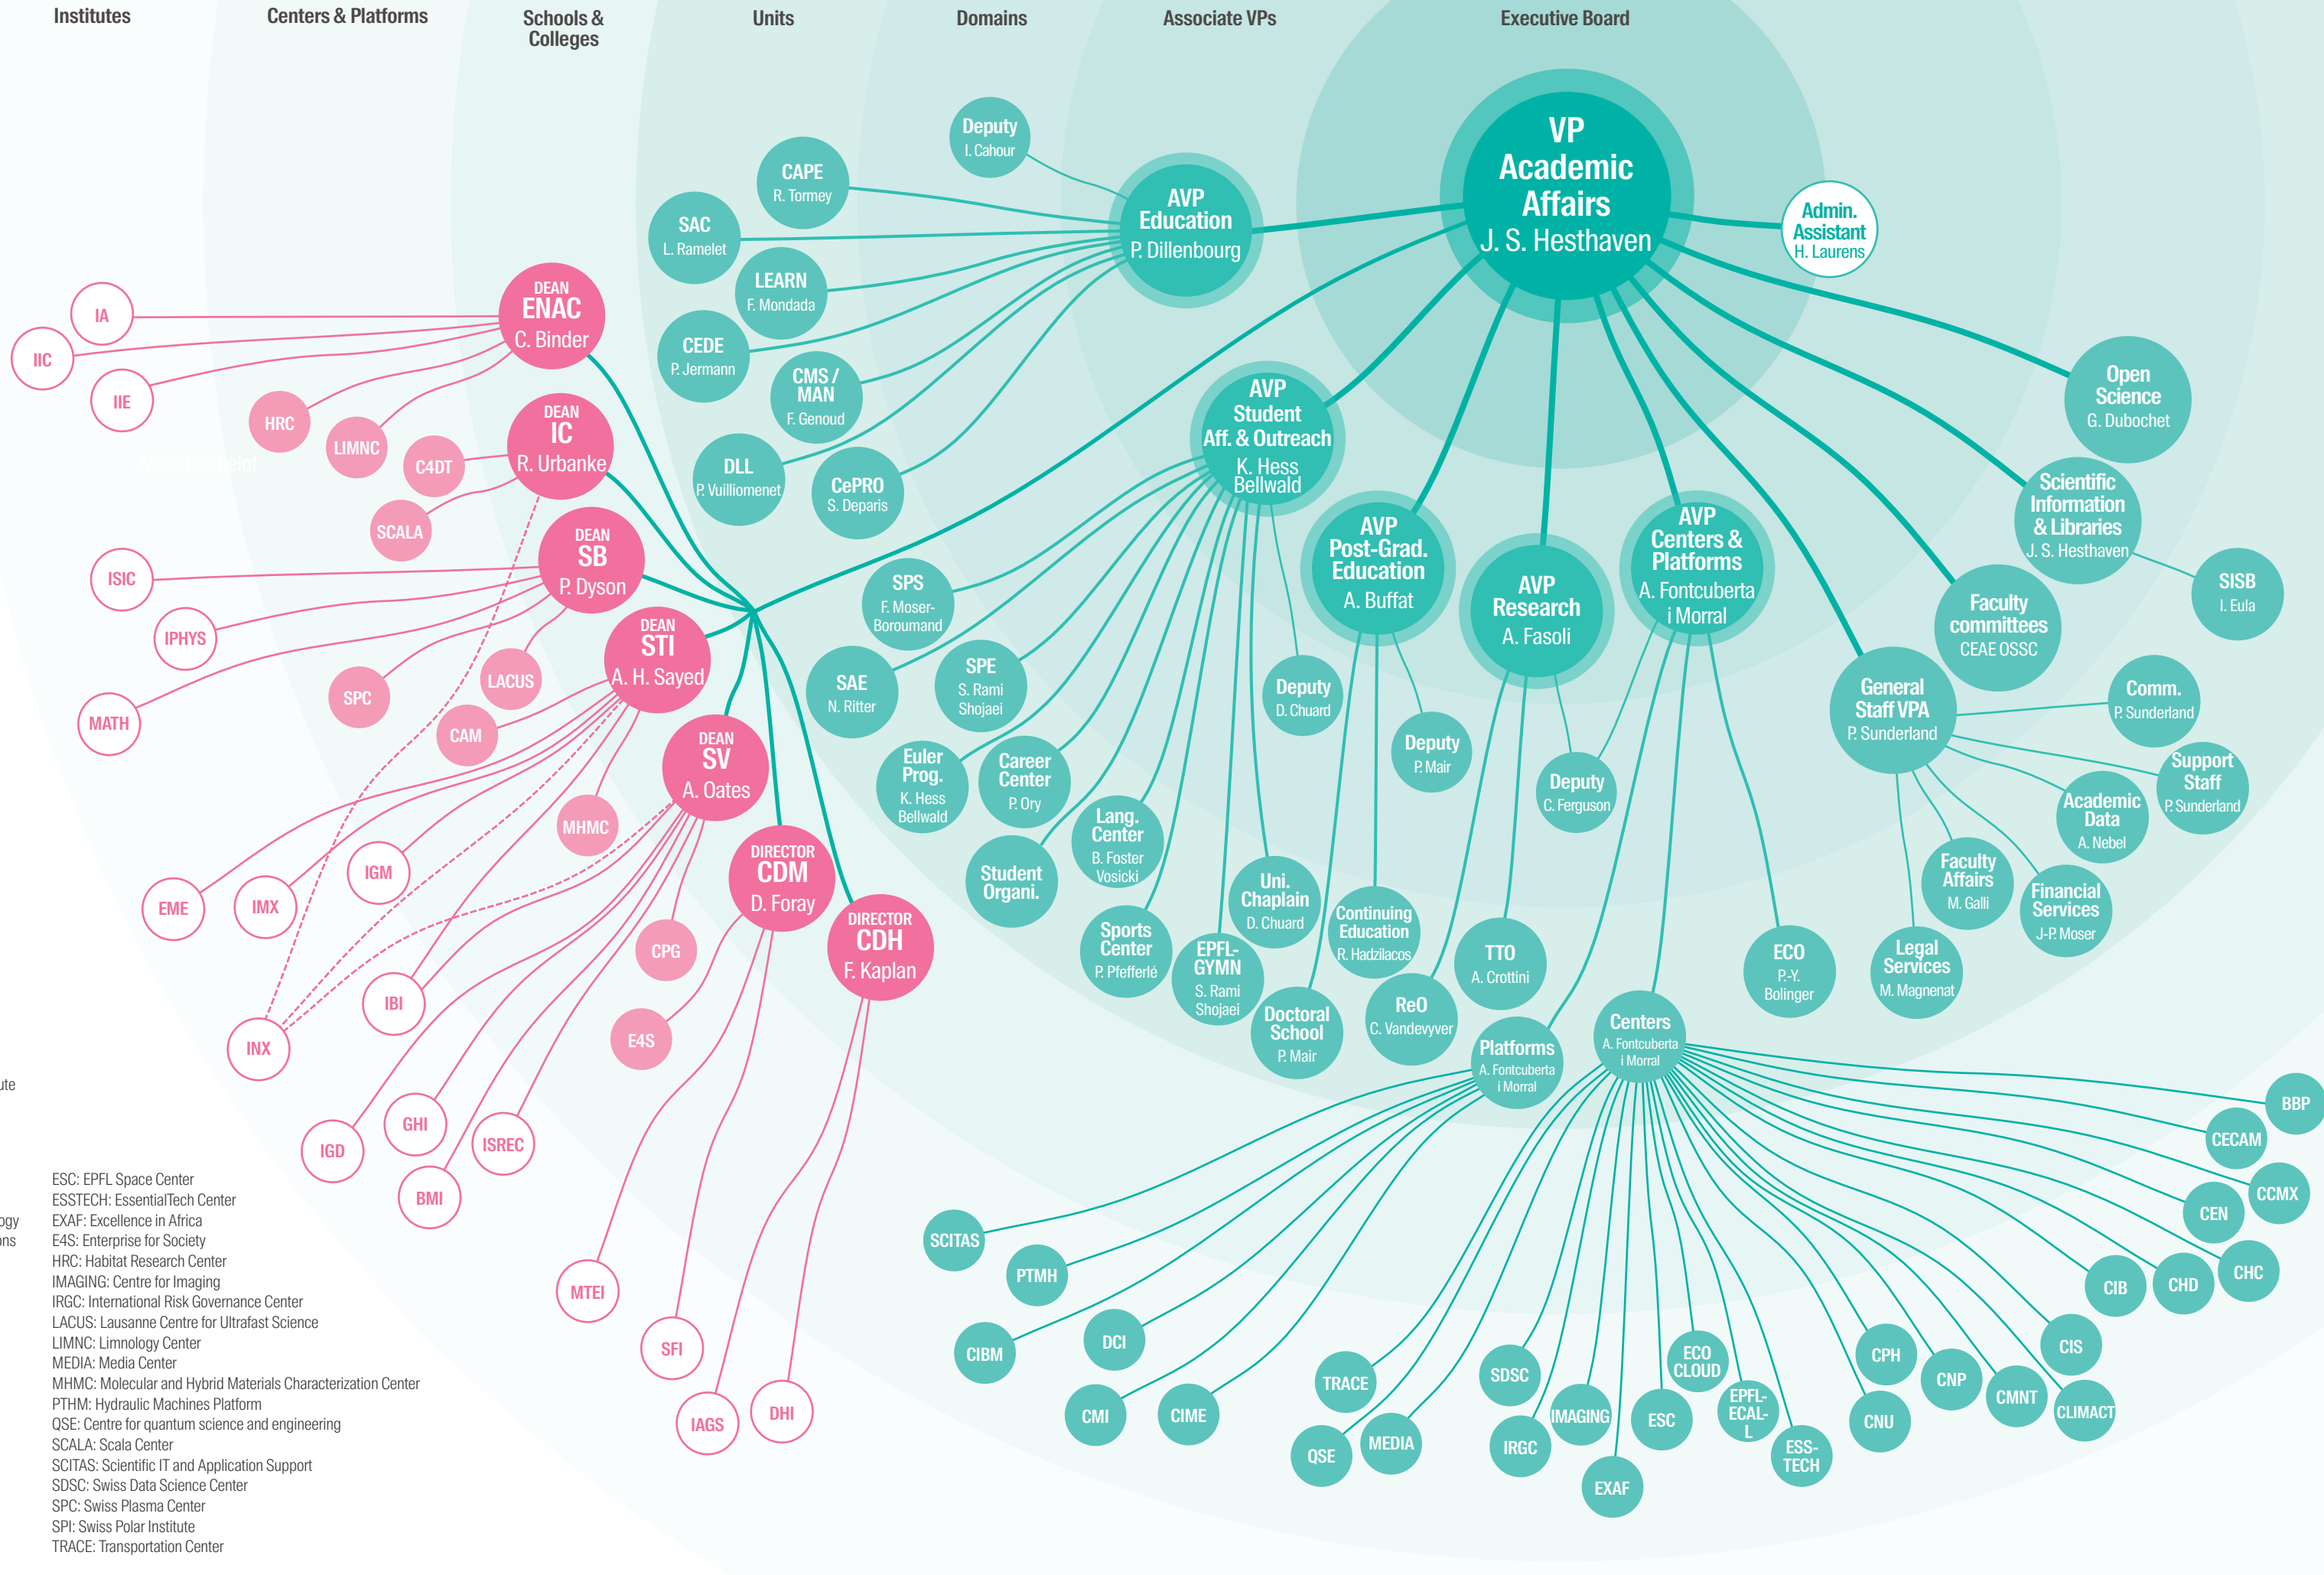

ECOCLOUD: EcoCloud Center  
 EPFL-ECAL-L: EPFL+ECAL Lab  
 ESC: EPFL Space Center  
 ESSTECH: EssentialTech Center  
 EXAF: Excellence in Africa  
 E4S: Enterprise for Society  
 HBP: Human Brain Project  
 HRC: Habitat Research Center  
 IRGC: International Risk Governance Center  
 LACUS: Lausanne Centre for Ultrafast Science  
 LIMNC: Limnology Center  
 MEDIA: Media Center  
 MHMC: Molecular and Hybrid Materials Characterization Center  
 PTHM: Hydraulic Machines Platform  
 SCALA: Scala Center  
 SCITAS: Scientific IT and Application Support  
 SDSC: Swiss Data Science Center  
 SPC: Swiss Plasma Center  
 SPI: Swiss Polar Institute  
 TRACE: Transportation Center

Acronyms  
Com.: Communication  
Spox: Spokesperson

**Acronyms - Units**  
 CAPE: Teaching Support Center  
 CEDE: Center for Digital Education  
 CePRO: Propaedeutic Center  
 CMS: Preparatory Mathematics Course  
 COMM: Communication  
 DLL: Discovery Learning Labs  
 ECO: Equipment & Centers Management Office  
 LEARN: Center for Learning Science  
 MAN: Mise à Niveau  
 ReO: Research Office  
 SAC: Registrar's Office  
 SAE: Student Affairs  
 SISB: Scientific Information and Libraries  
 SPE: Education outreach Department  
 SPS: Science Outreach Department  
 TTO: Technology Transfer Office