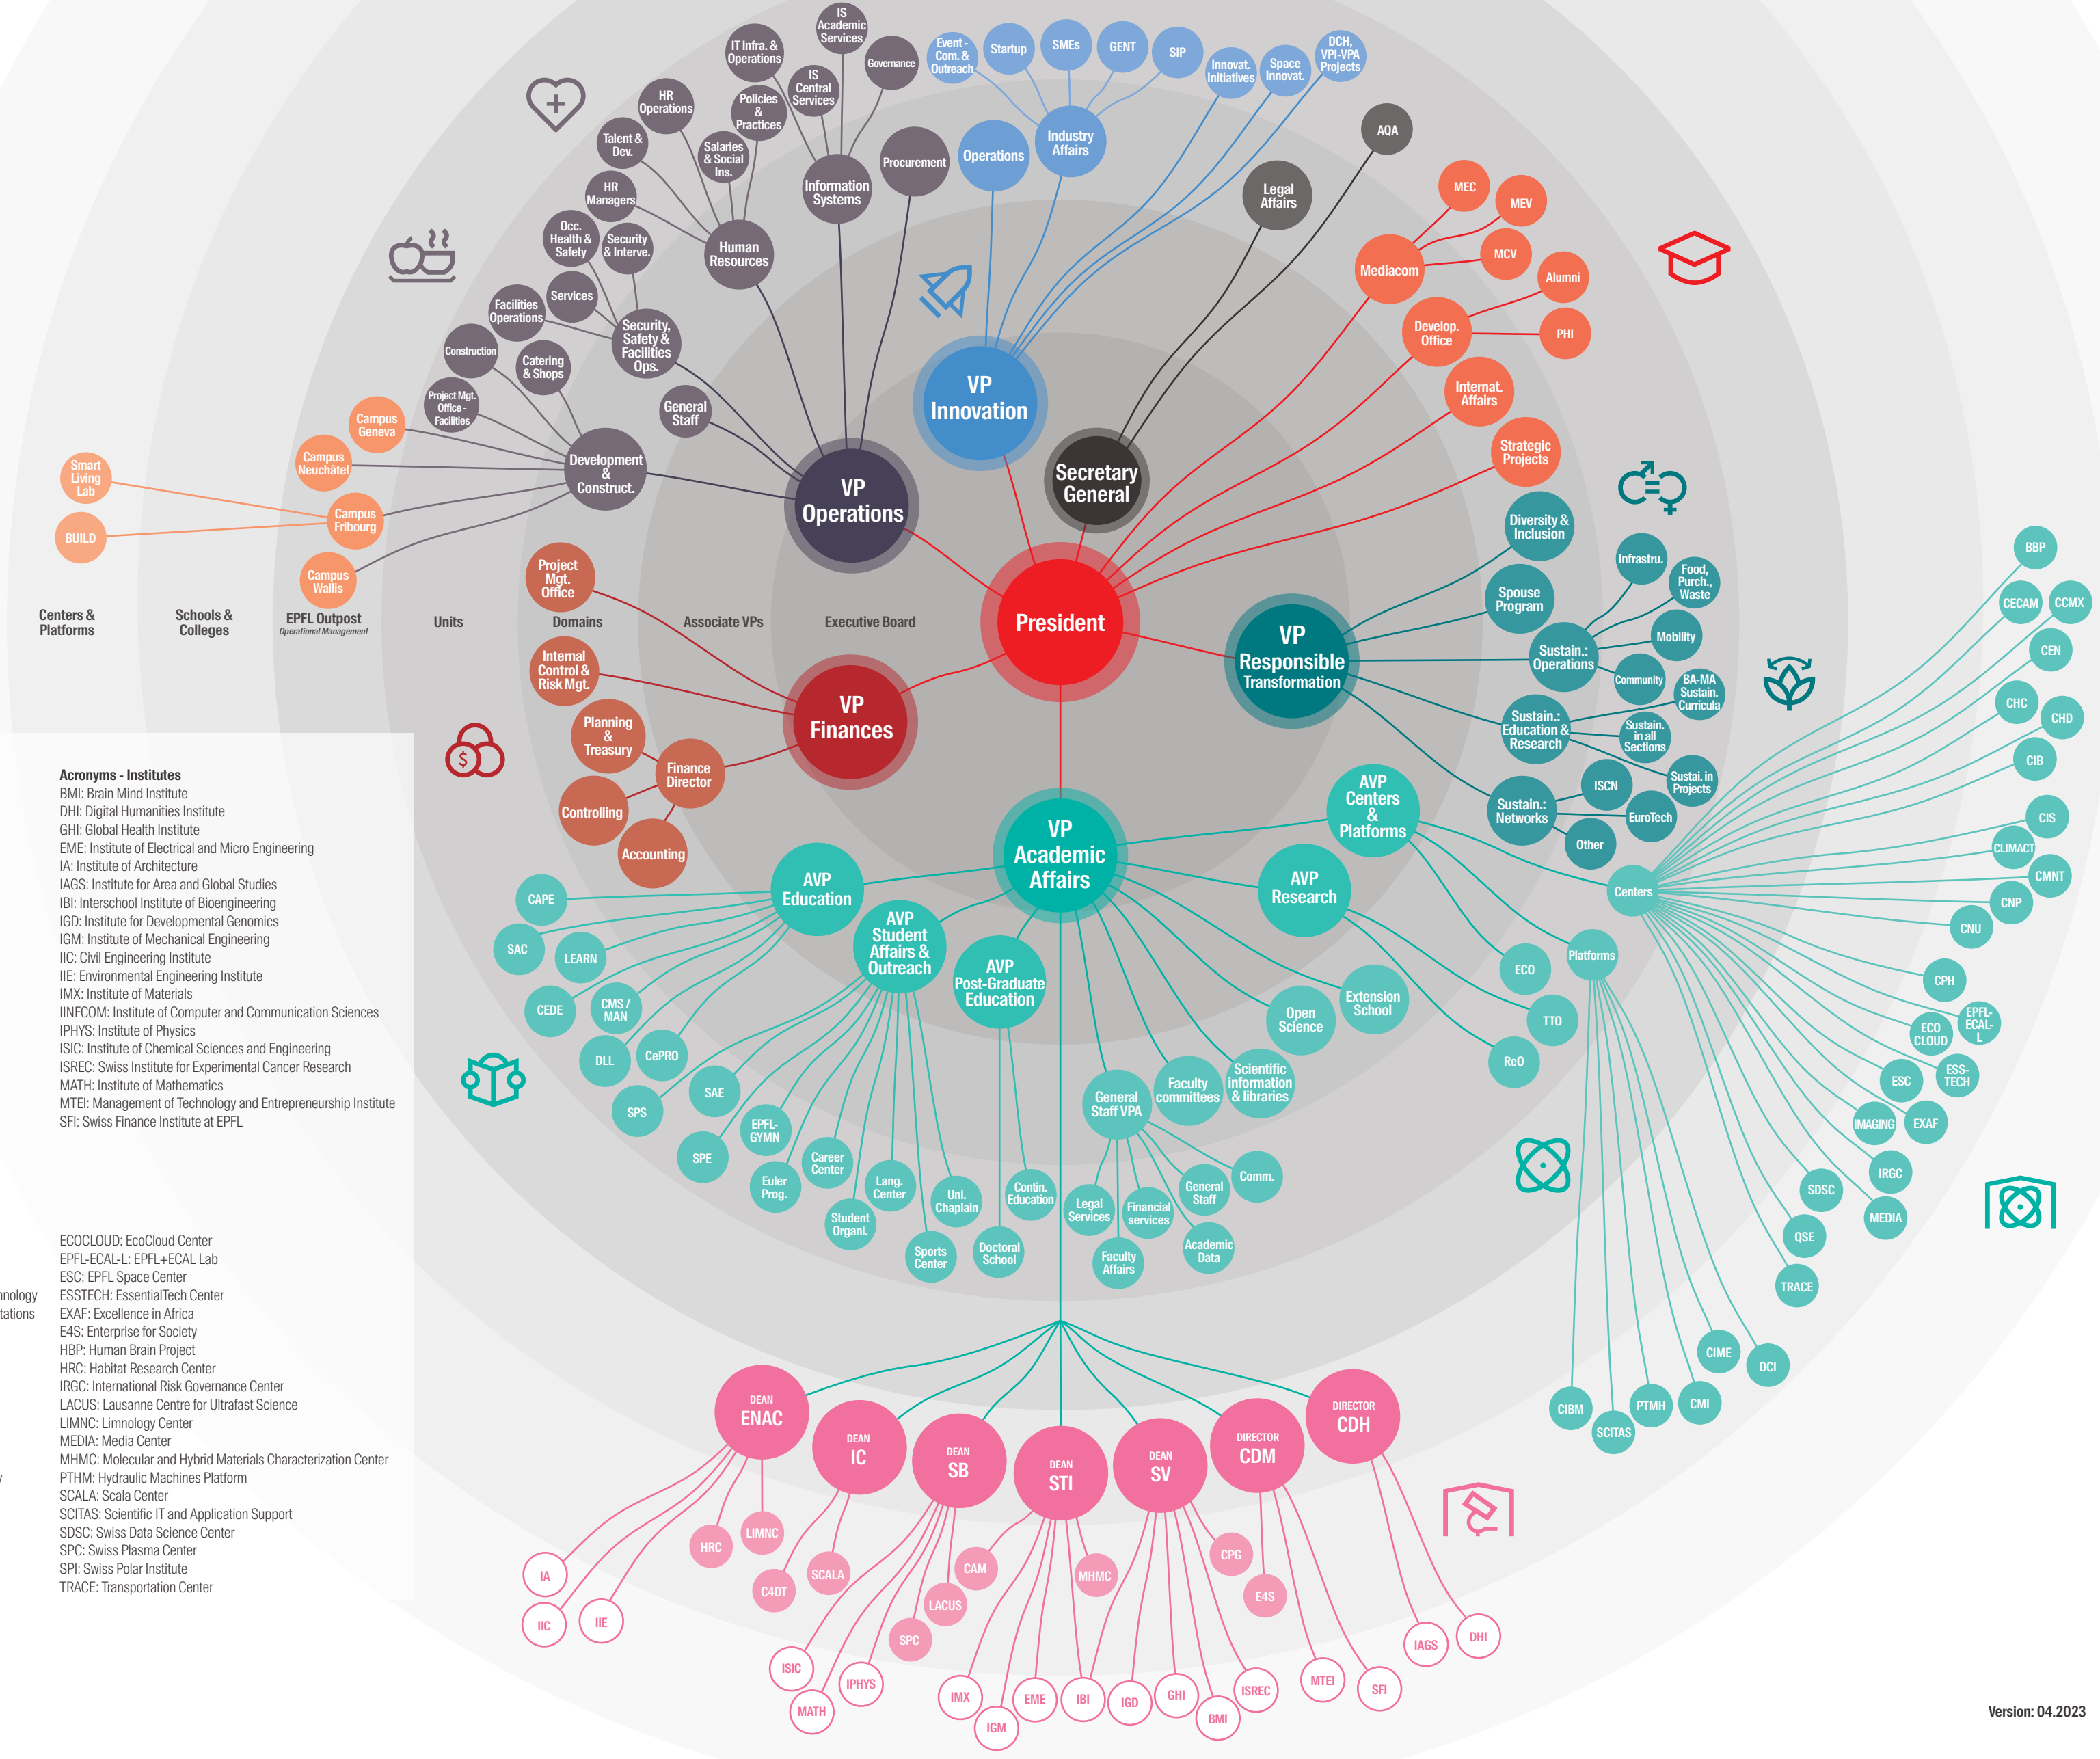

Institutes

Centers & Platforms

Schools & Colleges

EPFL Outpost  
Operational Management

Units

Domains

Associate VPs

Executive Board

### Acronyms - Units

AQA: Accreditation and Quality Assurance  
 CAPE: Teaching Support Center  
 CEDE: Center for Digital Education  
 CePRO: Propædeutic Center  
 CMS: Preparatory Mathematics Course  
 COMM: Communication  
 DLL: Discovery Learning Labs  
 ECO: Equipment & Centers Management Office  
 ISCN: International Sustainable Campus Network  
 LEARN: Center for Learning Science  
 MAN: Mise à Niveau  
 MCV: Mediacom Visual Communication  
 MEC: Mediacom Content  
 MEV: Mediacom Events  
 ReO: Research Office  
 SAC: Registrar's Office  
 SAE: Student Affairs  
 SISB: Scientific Information and Libraries  
 SPE: Education outreach Department  
 SPS: Science Outreach Department  
 TTO: Technology Transfer Office

ECOCLOUD: EcoCloud Center  
 EPFL-ECAL-L: EPFL+ECAL Lab  
 ESC: EPFL Space Center  
 ESSTECH: EssentialTech Center  
 EXAF: Excellence in Africa  
 E4S: Enterprise for Society  
 HBP: Human Brain Project  
 HRC: Habitat Research Center  
 IRGC: International Risk Governance Center  
 LACUS: Lausanne Centre for Ultrafast Science  
 LIMNC: Limnology Center  
 MEDIA: Media Center  
 MHMC: Molecular and Hybrid Materials Characterization Center  
 PTHM: Hydraulic Machines Platform  
 SCALA: Scala Center  
 SCITAS: Scientific IT and Application Support  
 SDSC: Swiss Data Science Center  
 SPC: Swiss Plasma Center  
 SPI: Swiss Polar Institute  
 TRACE: Transportation Center